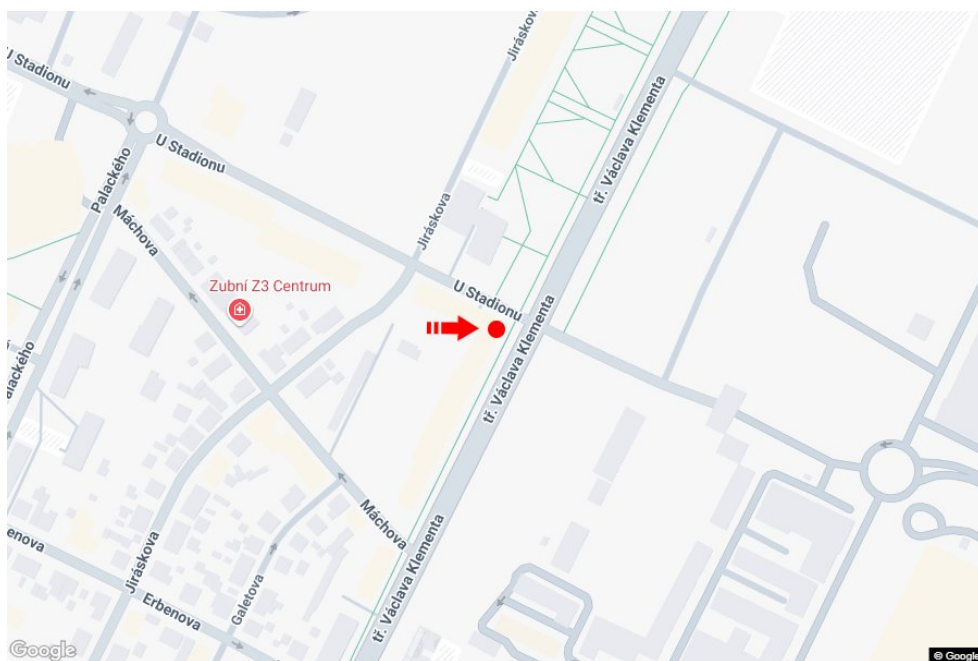

Panel no.: **220007**

MIDIBOARD®

City: **Mladá Boleslav**
District: **Mladá Boleslav**
Region: **Středočeský kraj**
Type: **Billboard**

Address: **V. Klementa příjezd od dálnice, pěší zóna**
Coordinates (WGS84): **50.4240599 N 14.9170948 E**
Size: **510x240**

Panel location

- ☒ center
- ☐ suburb
- ☒ business district
- ☒ residential area
- ☐ industrial district
- ☐ undeveloped areas

Communications

- ☐ highway
- ☐ first-class road
- ☐ other roads
- ☐ street
- ☐ entrance
- ☐ exit
- ☐ car park
- ☐ pedestrian zone
- ☐ intersection

Position

- ☒ perpendicular
- ☐ oblique
- ☐ parallel
- ☐ separate

Visibility

- ☐ up to 20 m
- ☐ 20 - 50 m
- ☒ 20 - 50 m
- ☐ over 100 m
- ☐ custom lighting

Panel surroundings

☒ Public transport	☒ ČD, ČSAD railway station	☐ Post	☐ PNS
☐ Cultural facility	☐ Sport facilities	☐ Medical facility	☒ Shops
☐ Department store	☐ Supermarket	☐ filling station	☐ School, university
☐ Bank	☒ Restaurant	☐ Hotel