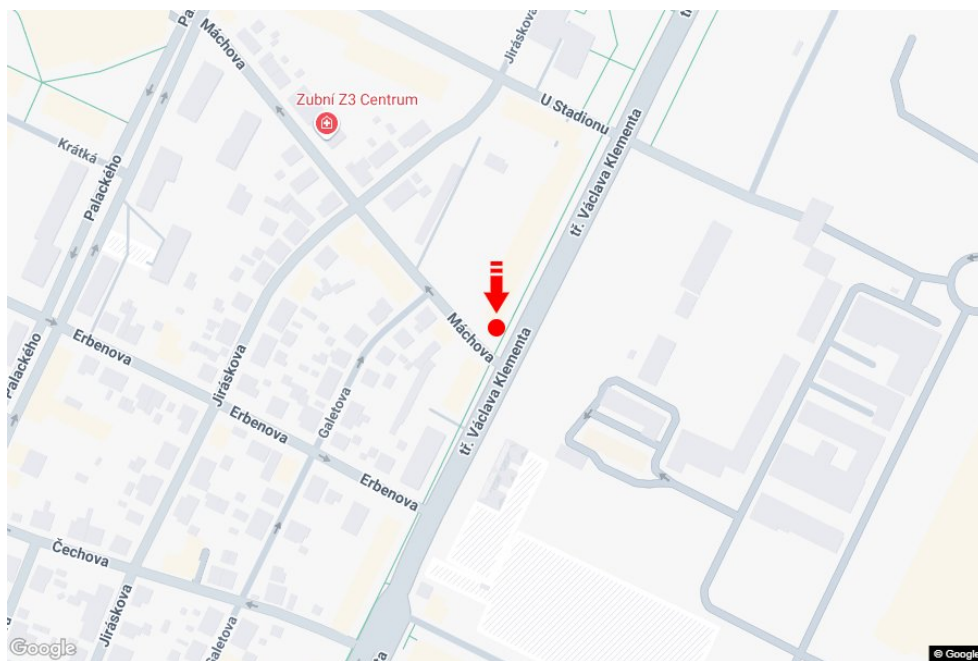

Panel no.: **220008**

MIDIBOARD®

City: **Mladá Boleslav**
District: **Mladá Boleslav**
Region: **Středočeský kraj**
Type: **Billboard**

Address: **V. Klementa autobusové nádraží, závod ŠKOD**
Coordinates (WGS84): **50.4228767 N 14.9162514 E**
Size: **510x240**

Panel location

- center
- suburb
- business district
- residential area
- industrial district
- undeveloped areas

Communications

- highway
- first-class road
- other roads
- street
- entrance
- exit
- car park
- pedestrian zone
- intersection

Position

- perpendicular
- oblique
- parallel
- separate

Visibility

- up to 20 m
- 20 - 50 m
- 20 - 50 m
- over 100 m
- custom lighting

Panel surroundings

- Public transport
- Cultural facility
- Department store
- Bank
- ČD, ČSAD railway station
- Sport facilities
- Supermarket
- Restaurant
- Post
- Medical facility
- filling station
- Hotel
- PNS
- Shops
- School, university