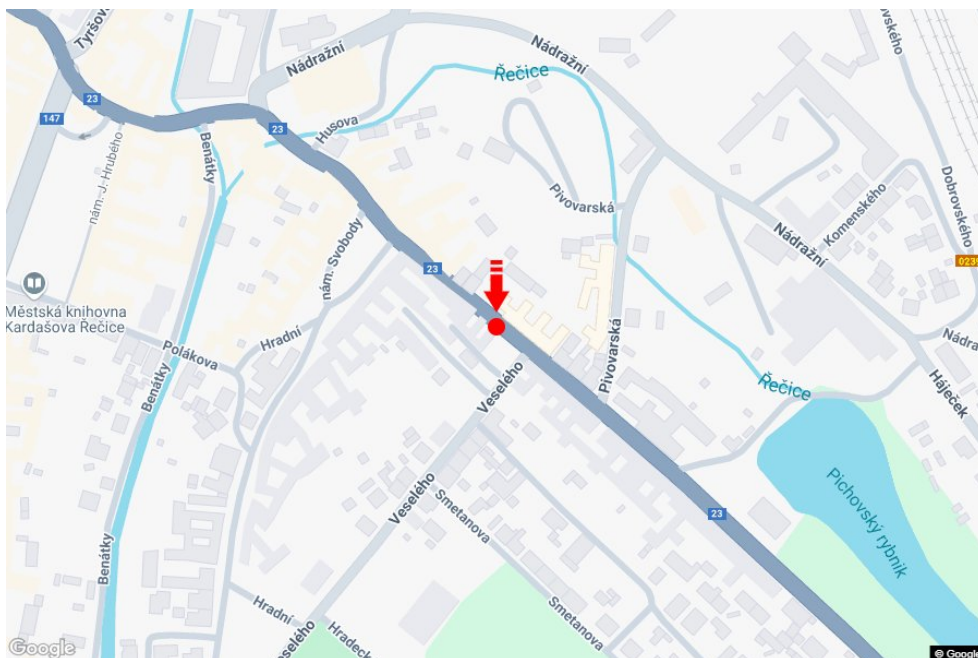

City: **Kardašova Řečice**

Address: **Hradecká hl.tah Jindřichův Hradec-Tábor**

District: **Jindřichův Hradec**

Coordinates (WGS84): **49.183117 N 14.855233 E**

Region: **Jihočeský kraj**

Size: **510x240**

Type: **Billboard**

Panel location

- ☒ center
- ☐ suburb
- ☐ business district
- ☒ residential area
- ☐ industrial district
- ☐ undeveloped areas

Communications

- ☐ highway
- ☒ first-class road
- ☐ other roads
- ☐ street
- ☐ entrance
- ☐ exit
- ☐ car park
- ☐ pedestrian zone
- ☒ intersection

Position

- ☒ perpendicular
- ☐ oblique
- ☐ parallel
- ☐ separate

Visibility

- ☐ up to 20 m
- ☒ 20 - 50 m
- ☐ 20 - 50 m
- ☐ over 100 m
- ☐ custom lighting

Panel surroundings

☐ Public transport	☒ ČD, ČSAD railway station	☐ Post	☐ PNS
☐ Cultural facility	☐ Sport facilities	☐ Medical facility	☐ Shops
☐ Department store	☐ Supermarket	☐ filling station	☐ School, university
☐ Bank	☒ Restaurant	☐ Hotel