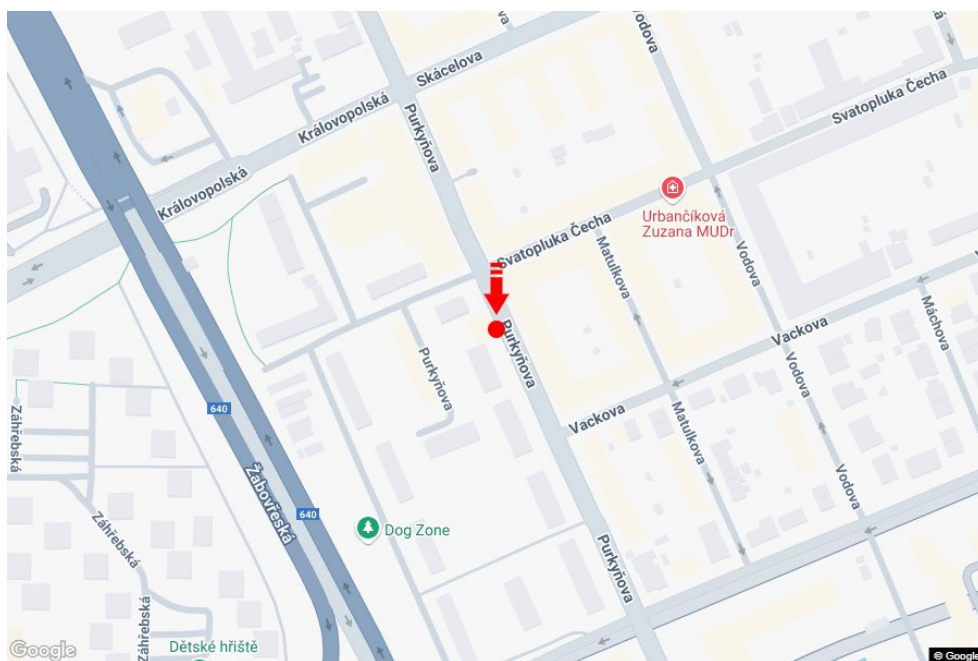

City: **Brno - Královo pole**Address: **Purkyňova za x Vackova, směr Svitavy**District: **Brno-město**Coordinates (WGS84): **49.2198978 N 16.5862306 E**Region: **Jihomoravský kraj**Size: **510x240**Type: **Billboard****Panel location**

- center
- suburb
- business district
- residential area
- industrial district
- undeveloped areas

Communications

- highway
- first-class road
- other roads
- street
- entrance
- exit
- car park
- pedestrian zone
- intersection

Position

- perpendicular
- oblique
- parallel
- separate

Visibility

- up to 20 m
- 20 - 50 m
- 20 - 50 m
- over 100 m
- custom lighting

**Panel surroundings**

- | | | | |
|--|--|---|---|
| <input checked="" type="checkbox"/> Public transport | <input type="checkbox"/> ČD, ČSAD railway station | <input type="checkbox"/> Post | <input checked="" type="checkbox"/> PNS |
| <input type="checkbox"/> Cultural facility | <input checked="" type="checkbox"/> Sport facilities | <input type="checkbox"/> Medical facility | <input checked="" type="checkbox"/> Shops |
| <input type="checkbox"/> Department store | <input type="checkbox"/> Supermarket | <input type="checkbox"/> filling station | <input type="checkbox"/> School, university |
| <input type="checkbox"/> Bank | <input type="checkbox"/> Restaurant | <input type="checkbox"/> Hotel | |