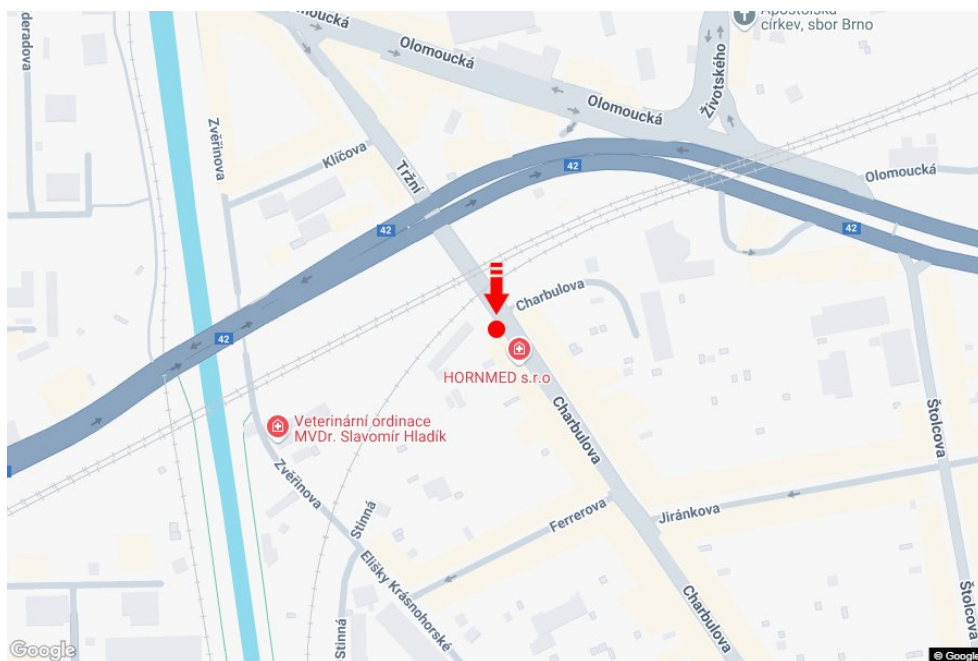

Panel no.: **220150**

MIDIBOARD®

City: **Brno - Černovice**
District: **Brno-město**
Region: **Jihomoravský kraj**
Type: **Billboard**

Address: **Charbulova ZC, směr D1, D2**
Coordinates (WGS84): **49.1889617 N 16.6318033 E**
Size: **510x240**

Panel location

- center
- suburb
- business district
- residential area
- industrial district
- undeveloped areas

Communications

- highway
- first-class road
- other roads
- street
- entrance
- exit
- car park
- pedestrian zone
- intersection

Position

- perpendicular
- oblique
- parallel
- separate

Visibility

- up to 20 m
- 20 - 50 m
- 20 - 50 m
- over 100 m
- custom lighting

Panel surroundings

- | | | | |
|------------------------------------------------------|--------------------------------------------------------------|-------------------------------------------|--------------------------------------------------------|
| <input checked="" type="checkbox"/> Public transport | <input checked="" type="checkbox"/> ČD, ČSAD railway station | <input type="checkbox"/> Post | <input checked="" type="checkbox"/> PNS |
| <input type="checkbox"/> Cultural facility | <input type="checkbox"/> Sport facilities | <input type="checkbox"/> Medical facility | <input checked="" type="checkbox"/> Shops |
| <input type="checkbox"/> Department store | <input type="checkbox"/> Supermarket | <input type="checkbox"/> filling station | <input checked="" type="checkbox"/> School, university |
| <input type="checkbox"/> Bank | <input type="checkbox"/> Restaurant | <input type="checkbox"/> Hotel | |