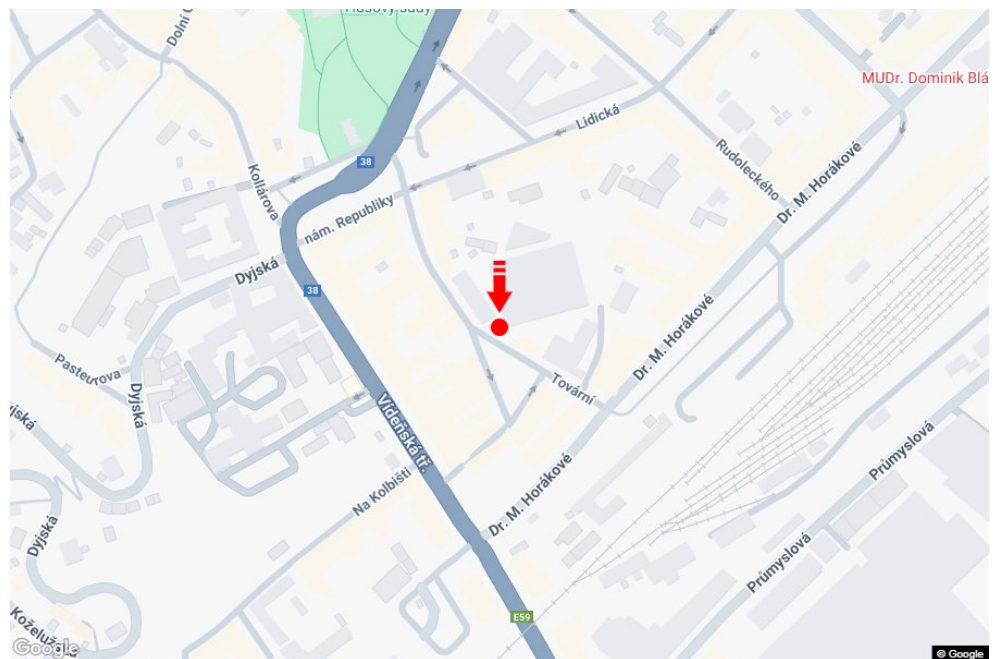

City: **Znojmo**
District: **Znojmo**
Region: **Jihomoravský kraj**
Type: **Billboard**

Address: **Tovární parking u nádraží ČD a ČAD**
Coordinates (WGS84): **48.8518911 N 16.0545317 E**
Size: **510x240**

Panel location

- ☒ center
- ☐ suburb
- ☒ business district
- ☒ residential area
- ☐ industrial district
- ☐ undeveloped areas

Communications

- ☐ highway
- ☐ first-class road
- ☐ other roads
- ☐ street
- ☐ entrance
- ☐ exit
- ☒ car park
- ☐ pedestrian zone
- ☒ intersection

Position

- ☐ perpendicular
- ☐ oblique
- ☒ parallel
- ☐ separate

Visibility

- ☐ up to 20 m
- ☒ 20 - 50 m
- ☐ 20 - 50 m
- ☐ over 100 m
- ☐ custom lighting

Panel surroundings

☐ Public transport	☐ ČD, ČSAD railway station	☐ Post	☐ PNS
☐ Cultural facility	☐ Sport facilities	☐ Medical facility	☒ Shops
☐ Department store	☐ Supermarket	☐ filling station	☐ School, university
☐ Bank	☒ Restaurant	☐ Hotel