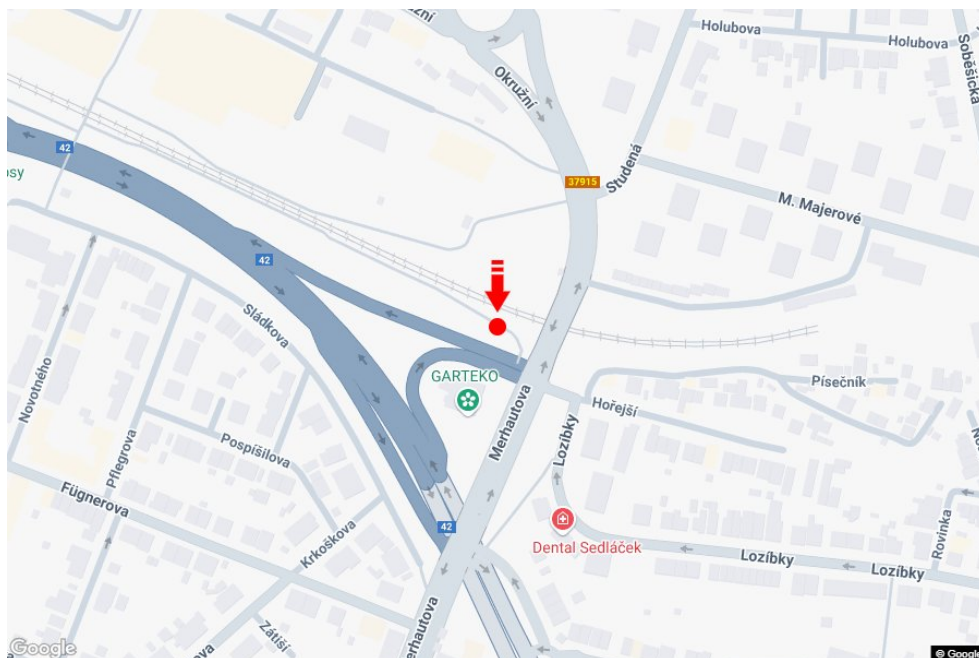

City: **Brno - Lesná**
 District: **Brno-město**
 Region: **Jihomoravský kraj**
 Type: **Billboard**

Address: **Merhautova st.MHD-bus,DC**
 Coordinates (WGS84): **49.2198478 N 16.6287847 E**
 Size: **510x240**

Panel location

- center
 suburb
 business district
 residential area
 industrial district
 undeveloped areas

Communications

- highway
 first-class road
 other roads
 street
 entrance
 exit
 car park
 pedestrian zone
 intersection

Position

- perpendicular
 oblique
 parallel
 separate

Visibility

- up to 20 m
 20 - 50 m
 20 - 50 m
 over 100 m
 custom lighting

**Panel surroundings**

- | | | | |
|--|---|---|---|
| <input checked="" type="checkbox"/> Public transport | <input type="checkbox"/> ČD, ČSAD railway station | <input type="checkbox"/> Post | <input checked="" type="checkbox"/> PNS |
| <input type="checkbox"/> Cultural facility | <input type="checkbox"/> Sport facilities | <input type="checkbox"/> Medical facility | <input type="checkbox"/> Shops |
| <input type="checkbox"/> Department store | <input type="checkbox"/> Supermarket | <input checked="" type="checkbox"/> filling station | <input type="checkbox"/> School, university |
| <input type="checkbox"/> Bank | <input type="checkbox"/> Restaurant | <input type="checkbox"/> Hotel | |