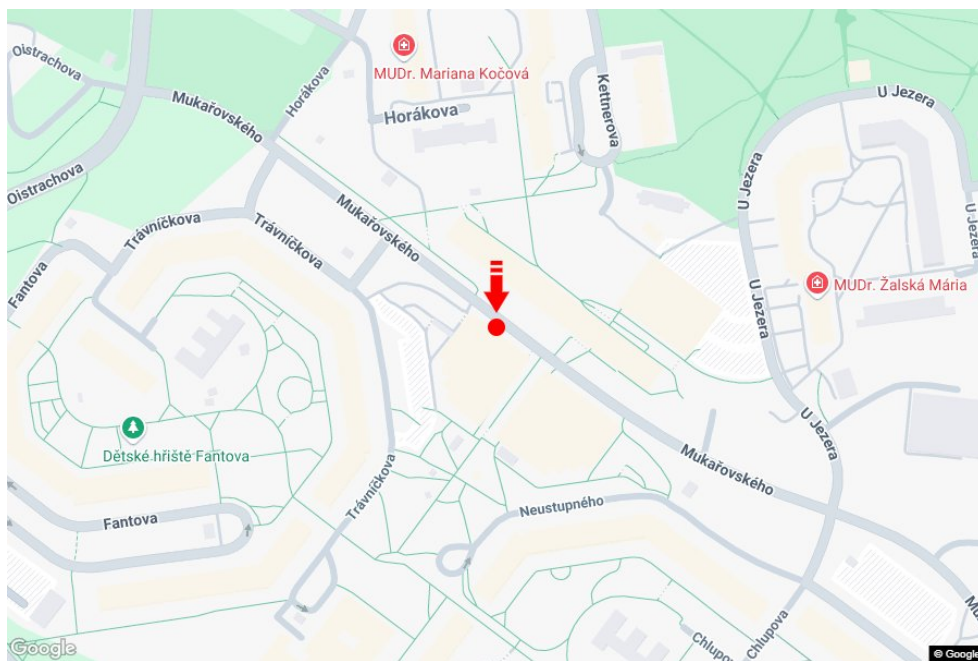

Panel no.: **220395**

MIDIBOARD®

City: **Praha 05 - Stodůlky**

Address: **Mukařovského bus**

District: **Praha**

Coordinates (WGS84): **50.0452519 N 14.3212101 E**

Region: **Hlavní město Praha**

Type: **Billboard**

Size: **510x240**

Panel location

- ☐ center
- ☒ suburb
- ☐ business district
- ☒ residential area
- ☐ industrial district
- ☐ undeveloped areas

Communications

- ☐ highway
- ☐ first-class road
- ☐ other roads
- ☒ street
- ☐ entrance
- ☐ exit
- ☐ car park
- ☐ pedestrian zone
- ☒ intersection

Position

- ☐ perpendicular
- ☐ oblique
- ☒ parallel
- ☐ separate

Visibility

- ☐ up to 20 m
- ☐ 20 - 50 m
- ☒ 20 - 50 m
- ☐ over 100 m
- ☐ custom lighting

Panel surroundings

☒ Public transport	☐ ČD, ČSAD railway station	☐ Post	☒ PNS
☒ Cultural facility	☐ Sport facilities	☐ Medical facility	☒ Shops
☐ Department store	☒ Supermarket	☐ filling station	☐ School, university
☐ Bank	☒ Restaurant	☐ Hotel