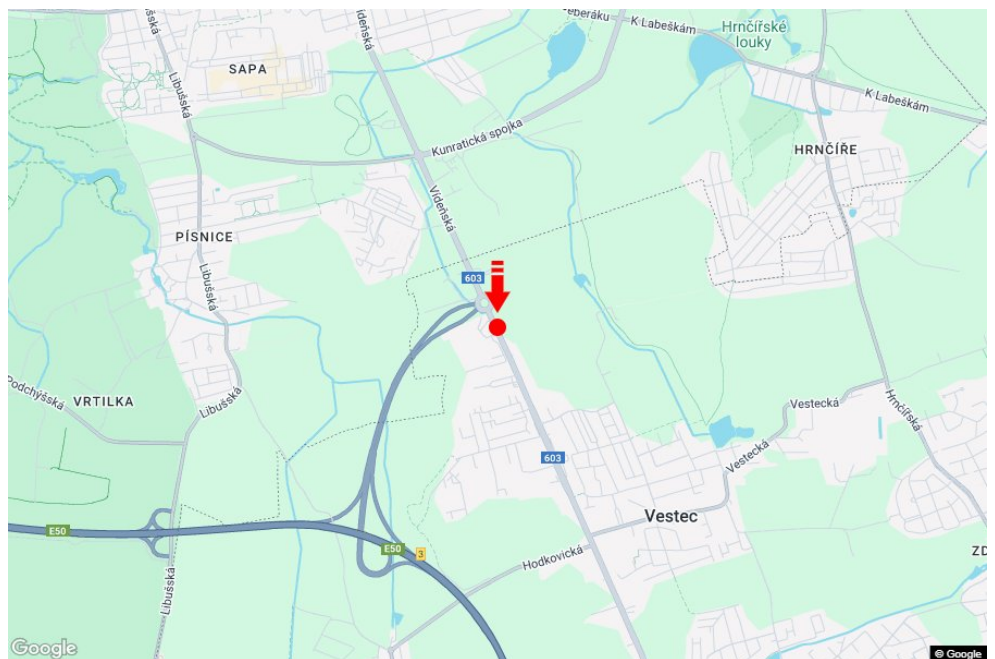

City: **Praha 04 - Vestec**
District: **Praha**
Region: **Hlavní město Praha**
Type: **Billboard**

Address: **Vídeňská příjezd od Benešova, DC**
Coordinates (WGS84): **49.9895805 N 14.4911231 E**
Size: **510x240**

Panel location

- ☐ center
- ☒ suburb
- ☒ business district
- ☐ residential area
- ☐ industrial district
- ☒ undeveloped areas

Communications

- ☐ highway
- ☐ first-class road
- ☐ other roads
- ☐ street
- ☐ entrance
- ☐ exit
- ☐ car park
- ☐ pedestrian zone
- ☒ intersection

Position

- ☒ perpendicular
- ☐ oblique
- ☐ parallel
- ☐ separate

Visibility

- ☒ up to 20 m
- ☐ 20 - 50 m
- ☐ 20 - 50 m
- ☐ over 100 m
- ☐ custom lighting

Panel surroundings

☒ Public transport	☐ ČD, ČSAD railway station	☐ Post	☐ PNS
☐ Cultural facility	☐ Sport facilities	☐ Medical facility	☐ Shops
☐ Department store	☒ Supermarket	☐ filling station	☐ School, university
☐ Bank	☐ Restaurant	☐ Hotel