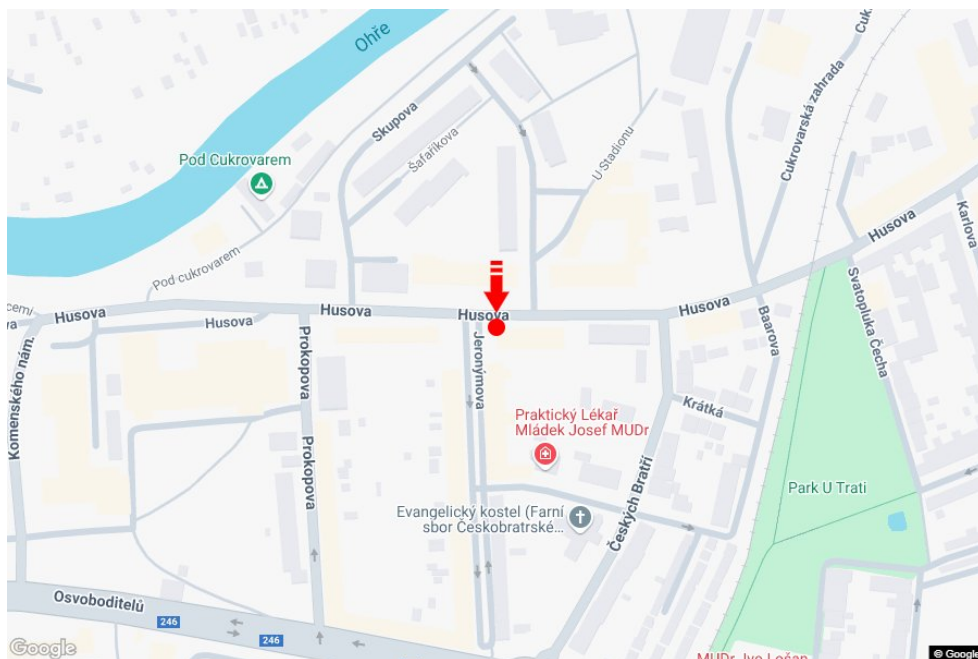

Panel no.: **220427**

MIDIBOARD®

City: **Louny**
District: **Louny**
Region: **Ústecký kraj**
Type: **Billboard**

Address: **Husova centrum, na štítě kolmý**
Coordinates (WGS84): **50.3571775 N 13.8070017 E**
Size: **510x240**

Panel location

- ☐ center
- ☐ suburb
- ☒ business district
- ☒ residential area
- ☐ industrial district
- ☐ undeveloped areas

Communications

- ☐ highway
- ☐ first-class road
- ☐ other roads
- ☒ street
- ☐ entrance
- ☐ exit
- ☐ car park
- ☐ pedestrian zone
- ☐ intersection

Position

- ☒ perpendicular
- ☐ oblique
- ☐ parallel
- ☐ separate

Visibility

- ☒ up to 20 m
- ☐ 20 - 50 m
- ☐ 20 - 50 m
- ☐ over 100 m
- ☐ custom lighting

Panel surroundings

☒ Public transport	☒ ČD, ČSAD railway station	☐ Post	☒ PNS
☒ Cultural facility	☐ Sport facilities	☐ Medical facility	☒ Shops
☐ Department store	☒ Supermarket	☐ filling station	☒ School, university
☐ Bank	☒ Restaurant	☒ Hotel