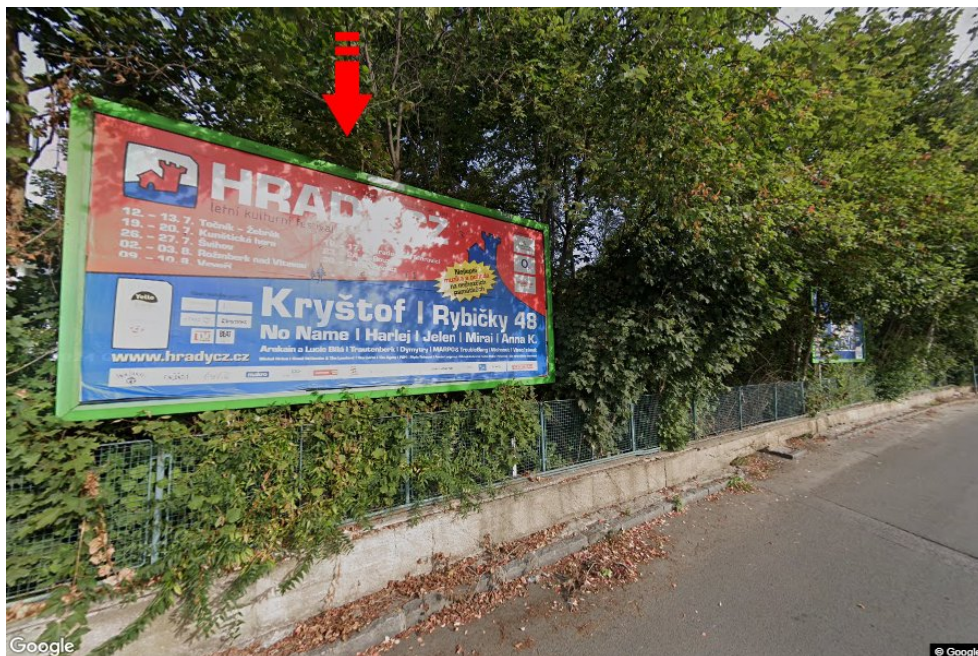

Panel no.: **220472**

MIDIBOARD®

City: **Česká Lípa**
District: **Česká Lípa**
Region: **Liberecký kraj**
Type: **Billboard**

Address: **autobusové nádr. levý**
Coordinates (WGS84): **50.6783181 N 14.5353755 E**
Size: **510x240**

Position

- perpendicular
- oblique
- parallel
- separate

Visibility

- up to 20 m
- 20 - 50 m
- 20 - 50 m
- over 100 m
- custom lighting

Panel surroundings

- Public transport
- Cultural facility
- Department store
- Bank
- ČD, ČSAD railway station
- Sport facilities
- Supermarket
- Restaurant
- Post
- Medical facility
- filling station
- Hotel
- PNS
- Shops
- School, university