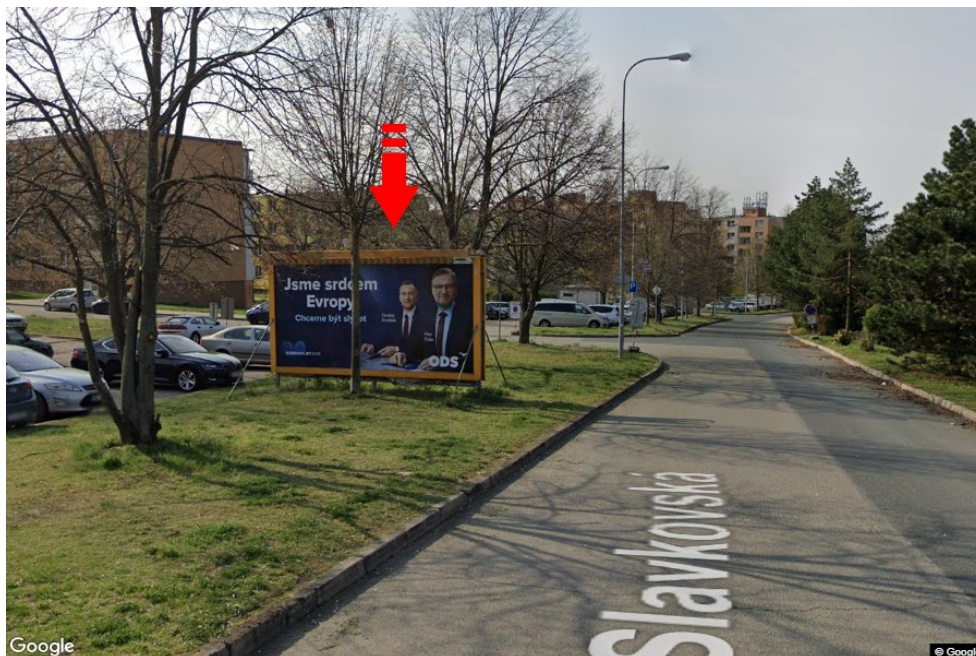

City: **Brno - Slatina**
District: **Brno-město**
Region: **Jihomoravský kraj**
Type: **Billboard**

Address: **Slavkovská sm.Řípská,D1,dc**
Coordinates (WGS84): **49.181739 N 16.6827118 E**
Size: **510x240**

Panel location

- ☐ center
- ☒ suburb
- ☐ business district
- ☒ residential area
- ☐ industrial district
- ☐ undeveloped areas

Communications

- ☐ highway
- ☐ first-class road
- ☐ other roads
- ☒ street
- ☒ entrance
- ☐ exit
- ☒ car park
- ☐ pedestrian zone
- ☐ intersection

Position

- ☒ perpendicular
- ☐ oblique
- ☐ parallel
- ☒ separate

Visibility

- ☒ up to 20 m
- ☐ 20 - 50 m
- ☐ 20 - 50 m
- ☐ over 100 m
- ☐ custom lighting

Panel surroundings

☐ Public transport	☐ ČD, ČSAD railway station	☐ Post	☐ PNS
☐ Cultural facility	☐ Sport facilities	☐ Medical facility	☐ Shops
☐ Department store	☐ Supermarket	☐ filling station	☐ School, university
☐ Bank	☐ Restaurant	☐ Hotel