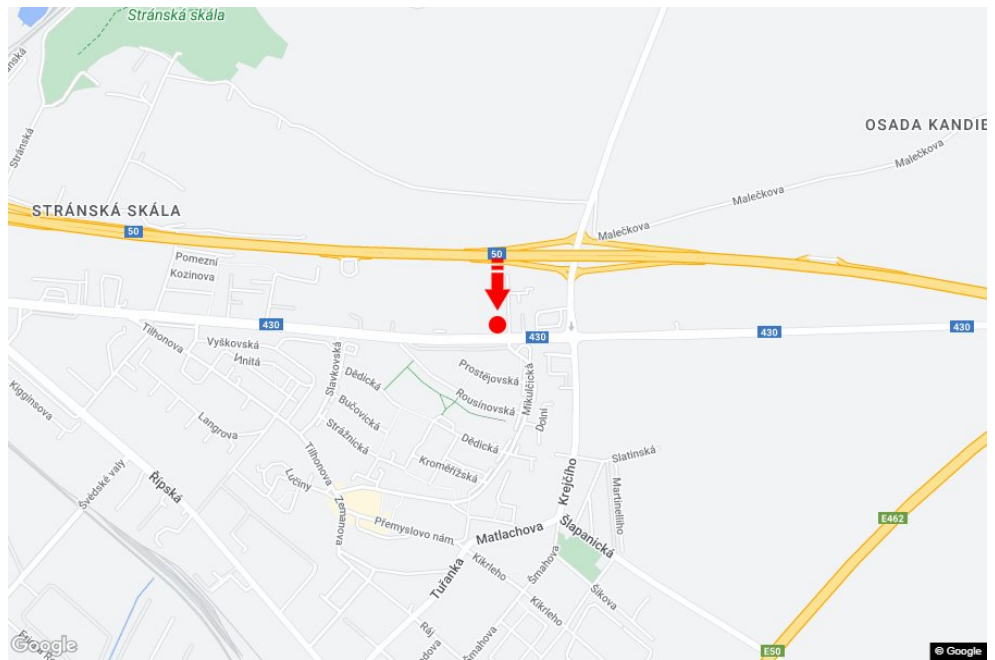

City: **Brno - Slatina**
District: **Brno-město**
Region: **Jihomoravský kraj**
Type: **Billboard**

Address: **Hviezdoslavova /Mikulčická výjezd
sm.Olomouc,D1,zc**

Coordinates (WGS84): **49.1823734 N 16.6889552 E**

Size: **510x240**

Panel location

- ☐ center
- ☒ suburb
- ☐ business district
- ☒ residential area
- ☒ industrial district
- ☐ undeveloped areas

Communications

- ☐ highway
- ☐ first-class road
- ☐ other roads
- ☒ street
- ☐ entrance
- ☒ exit
- ☐ car park
- ☐ pedestrian zone
- ☒ intersection

Position

- ☒ perpendicular
- ☐ oblique
- ☐ parallel
- ☒ separate

Visibility

- ☐ up to 20 m
- ☒ 20 - 50 m
- ☐ 20 - 50 m
- ☐ over 100 m
- ☐ custom lighting

Panel surroundings

☐ Public transport	☐ ČD, ČSAD railway station	☐ Post	☐ PNS
☐ Cultural facility	☐ Sport facilities	☐ Medical facility	☐ Shops
☐ Department store	☐ Supermarket	☐ filling station	☐ School, university
☐ Bank	☐ Restaurant	☐ Hotel