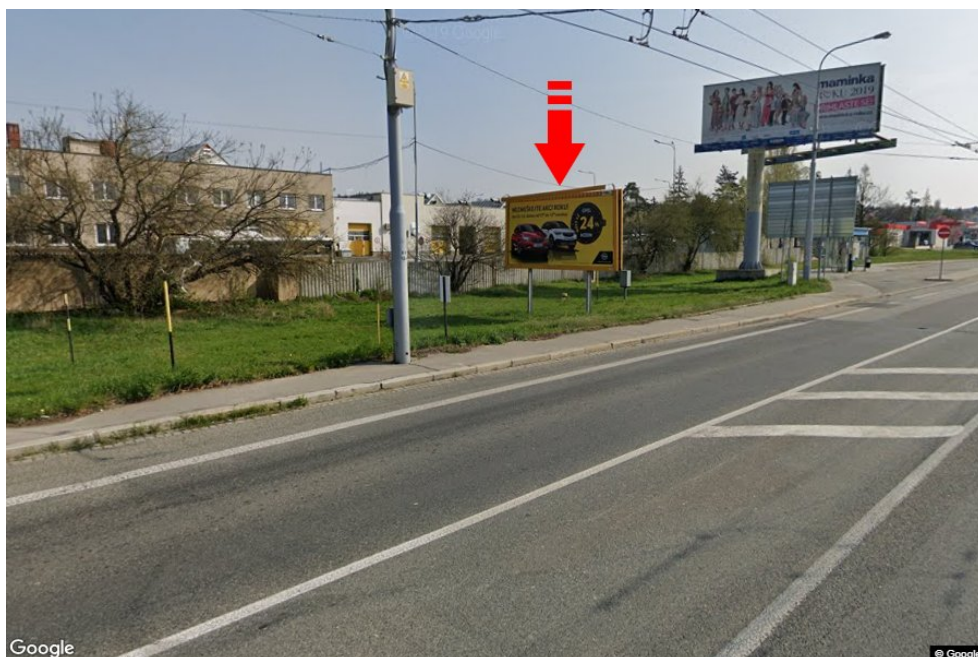

Panel no.: **3204096**

MIDIBOARD®

City: **Brno - Slatina**

Address: **Hviezdoslavova /Řípská LIDL výjezd
sm.Olomouc,D1,zc**

District: **Brno-město**

Coordinates **49.1833103 N 16.6694185 E**
(WGS84):

Region: **Jihomoravský kraj**

Type: **Billboard**

Size: **510x240**

Panel location

- center
- suburb
- business district
- residential area
- industrial district
- undeveloped areas

Communications

- highway
- first-class road
- other roads
- street
- entrance
- exit
- car park
- pedestrian zone
- intersection

Position

- perpendicular
- oblique
- parallel
- separate

Visibility

- up to 20 m
- 20 - 50 m
- 20 - 50 m
- over 100 m
- custom lighting

Panel surroundings

- | | | | |
|--|---|---|---|
| <input checked="" type="checkbox"/> Public transport | <input type="checkbox"/> ČD, ČSAD railway station | <input type="checkbox"/> Post | <input type="checkbox"/> PNS |
| <input type="checkbox"/> Cultural facility | <input type="checkbox"/> Sport facilities | <input type="checkbox"/> Medical facility | <input type="checkbox"/> Shops |
| <input type="checkbox"/> Department store | <input checked="" type="checkbox"/> Supermarket | <input checked="" type="checkbox"/> filling station | <input type="checkbox"/> School, university |
| <input type="checkbox"/> Bank | <input type="checkbox"/> Restaurant | <input type="checkbox"/> Hotel | |