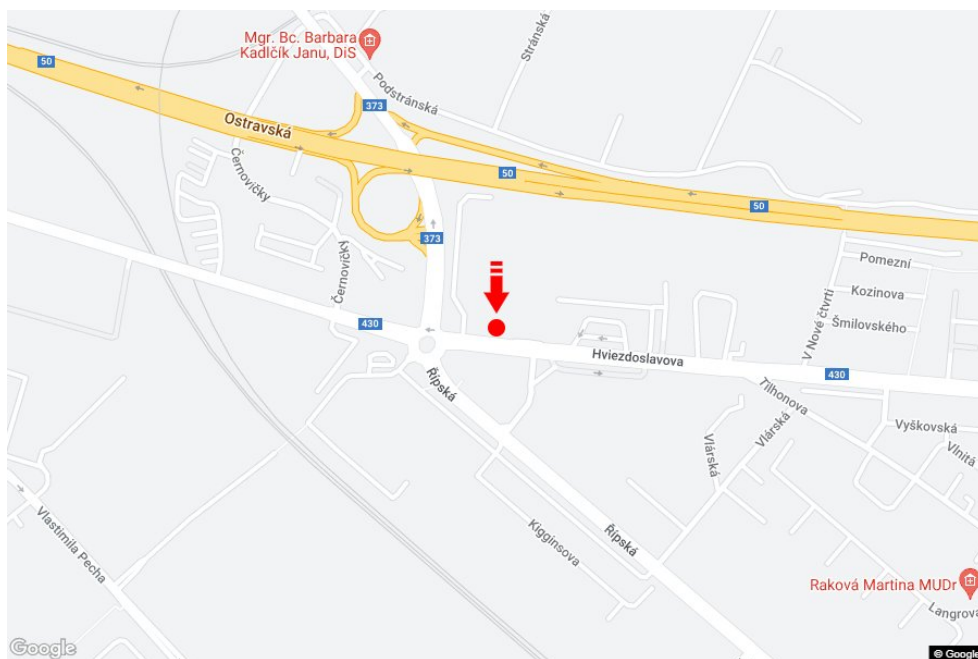

Panel no.: **3204096**

MIDIBOARD®

City: **Brno - Slatina**

Address: **Hviezdoslavova /Řípská LIDL výjezd
sm.Olomouc,D1,zc**

District: **Brno-město**

Coordinates **49.1833103 N 16.6694185 E**
(WGS84):

Region: **Jihomoravský kraj**

Type: **Billboard**

Size: **510x240**

Panel location

- ☐ center
- ☒ suburb
- ☐ business district
- ☒ residential area
- ☒ industrial district
- ☐ undeveloped areas

Communications

- ☐ highway
- ☐ first-class road
- ☐ other roads
- ☒ street
- ☐ entrance
- ☒ exit
- ☐ car park
- ☒ pedestrian zone
- ☒ intersection

Position

- ☒ perpendicular
- ☐ oblique
- ☐ parallel
- ☒ separate

Visibility

- ☐ up to 20 m
- ☐ 20 - 50 m
- ☐ 20 - 50 m
- ☒ over 100 m
- ☐ custom lighting

Panel surroundings

☒ Public transport	☐ ČD, ČSAD railway station	☐ Post	☐ PNS
☐ Cultural facility	☐ Sport facilities	☐ Medical facility	☐ Shops
☐ Department store	☒ Supermarket	☒ filling station	☐ School, university
☐ Bank	☐ Restaurant	☐ Hotel