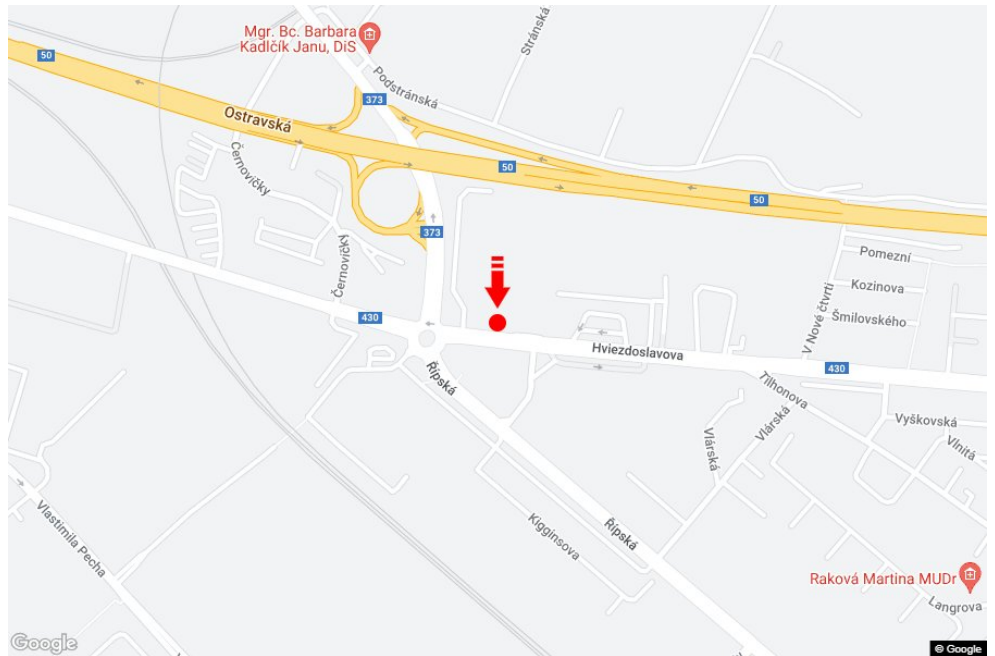

City: **Brno - Slatina**
District: **Brno-město**
Region: **Jihomoravský kraj**
Type: **Billboard**

Address: **Hviezdoslavova /Řípská LIDL příjezd od Olomouce,D1,dc**

Coordinates (WGS84): **49.183308 N 16.669427 E**

Size: **510x240**

Panel location

- ☐ center
- ☒ suburb
- ☐ business district
- ☒ residential area
- ☒ industrial district
- ☐ undeveloped areas

Communications

- ☐ highway
- ☐ first-class road
- ☐ other roads
- ☒ street
- ☒ entrance
- ☐ exit
- ☐ car park
- ☒ pedestrian zone
- ☒ intersection

Position

- ☒ perpendicular
- ☐ oblique
- ☐ parallel
- ☒ separate

Visibility

- ☐ up to 20 m
- ☐ 20 - 50 m
- ☐ 20 - 50 m
- ☒ over 100 m
- ☐ custom lighting

Panel surroundings

☐ Public transport	☐ ČD, ČSAD railway station	☐ Post	☐ PNS
☐ Cultural facility	☐ Sport facilities	☐ Medical facility	☐ Shops
☐ Department store	☒ Supermarket	☒ filling station	☐ School, university
☐ Bank	☐ Restaurant	☐ Hotel