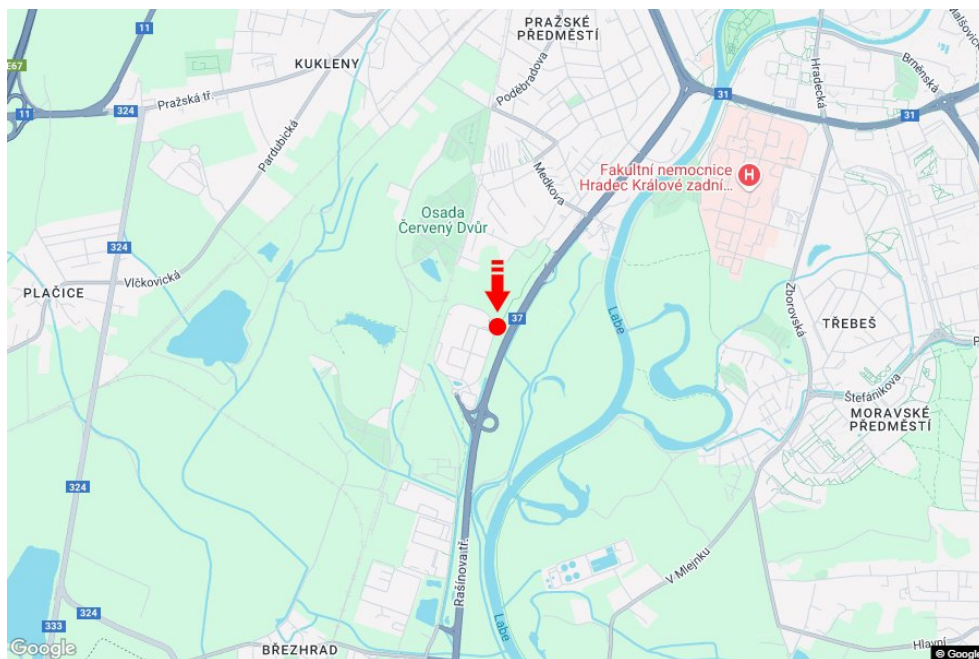

City: **Hradec Králové**

District: **Hradec Králové**

Region: **Královéhradecký kraj**

Type: **Double bigboard**

Address: **Rašínova tř. TESCO I/37 příjezd od Prahy, Pardubic, dc**

Coordinates (WGS84): **50.1903473 N 15.806766 E**

Size: **960x820**

Panel location

- ☐ center
- ☒ suburb
- ☒ business district
- ☐ residential area
- ☐ industrial district
- ☐ undeveloped areas

Communications

- ☐ highway
- ☒ first-class road
- ☐ other roads
- ☐ street
- ☒ entrance
- ☐ exit
- ☒ car park
- ☐ pedestrian zone
- ☐ intersection

Position

- ☒ perpendicular
- ☐ oblique
- ☐ parallel
- ☐ separate

Visibility

- ☐ up to 20 m
- ☐ 20 - 50 m
- ☐ 20 - 50 m
- ☒ over 100 m
- ☐ custom lighting

Panel surroundings

☐ Public transport	☐ ČD, ČSAD railway station	☐ Post	☐ PNS
☐ Cultural facility	☐ Sport facilities	☐ Medical facility	☒ Shops
☐ Department store	☒ Supermarket	☒ filling station	☐ School, university
☐ Bank	☒ Restaurant	☐ Hotel