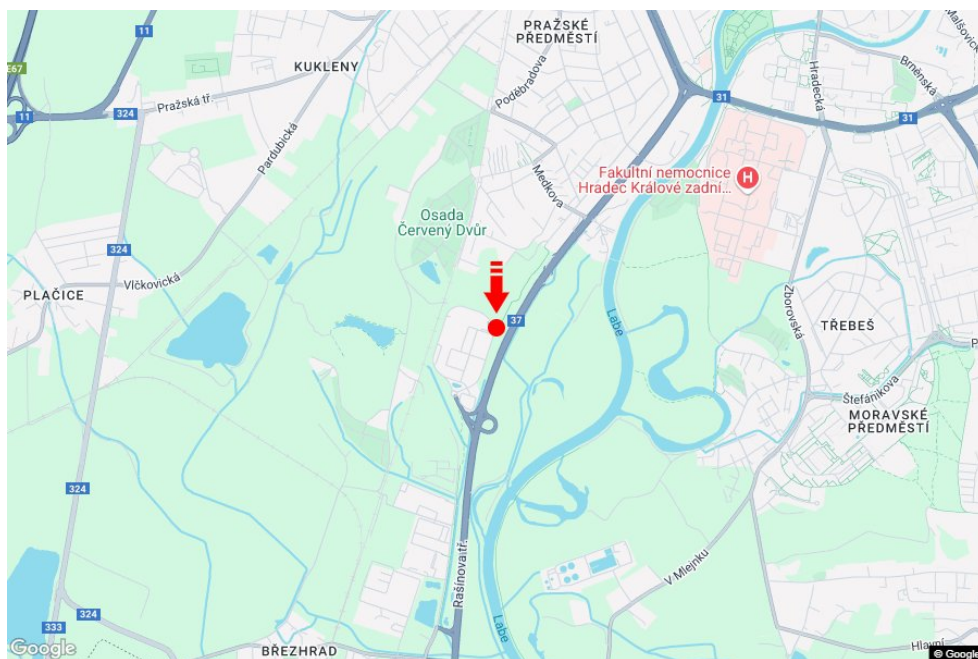

Panel no.: **3205898**

MIDIBOARD®

City: **Hradec Králové**

Address: **Rašínova tř. TESCO I/37 výjezd
sm.Praha,Pardubice,zc**

District: **Hradec Králové**

Coordinates **50.190407 N 15.80677 E**
(WGS84):

Region: **Královéhradecký kraj**

Type: **Double bigboard**

Size: **960x820**

Panel location

- ☐ center
- ☒ suburb
- ☒ business district
- ☐ residential area
- ☐ industrial district
- ☐ undeveloped areas

Communications

- ☐ highway
- ☒ first-class road
- ☐ other roads
- ☐ street
- ☐ entrance
- ☒ exit
- ☒ car park
- ☐ pedestrian zone
- ☐ intersection

Position

- ☒ perpendicular
- ☐ oblique
- ☐ parallel
- ☐ separate

Visibility

- ☐ up to 20 m
- ☐ 20 - 50 m
- ☐ 20 - 50 m
- ☒ over 100 m
- ☐ custom lighting

Panel surroundings

☐ Public transport	☐ ČD, ČSAD railway station	☐ Post	☐ PNS
☐ Cultural facility	☐ Sport facilities	☐ Medical facility	☒ Shops
☐ Department store	☒ Supermarket	☒ filling station	☐ School, university
☐ Bank	☒ Restaurant	☐ Hotel