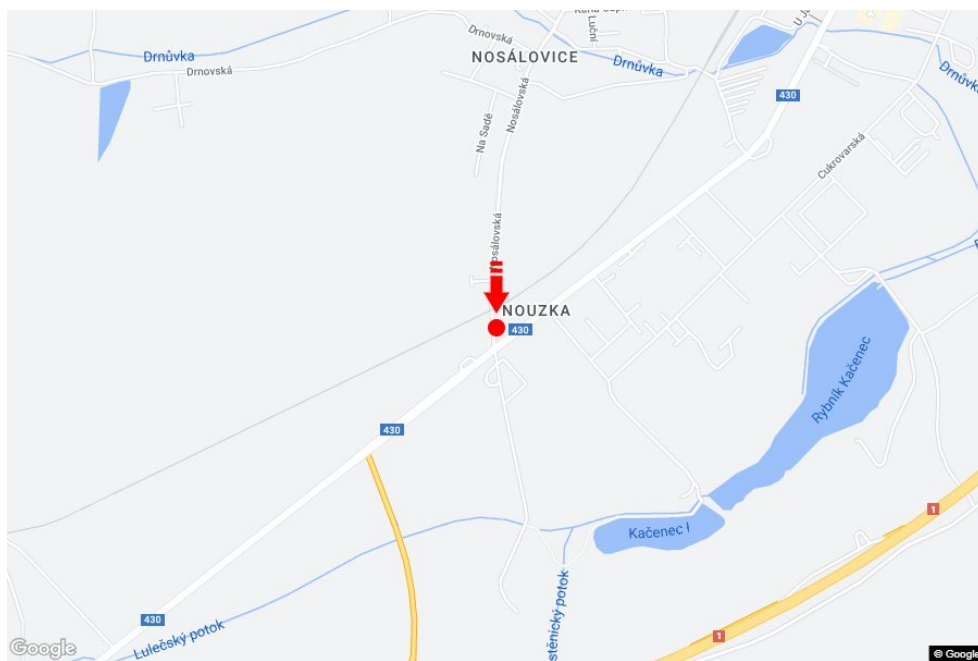

City: **Vyškov**
District: **Vyškov**
Region: **Jihomoravský kraj**
Type: **Billboard**

Address: **Brněnská /Nosálovská příjezd od Brna,D1,dc**
Coordinates (WGS84): **49.2655149 N 16.9778296 E**
Size: **510x240**

Panel location

- ☐ center
- ☐ suburb
- ☐ business district
- ☒ residential area
- ☐ industrial district
- ☐ undeveloped areas

Communications

- ☐ highway
- ☐ first-class road
- ☐ other roads
- ☒ street
- ☒ entrance
- ☐ exit
- ☐ car park
- ☐ pedestrian zone
- ☐ intersection

Position

- ☐ perpendicular
- ☒ oblique
- ☐ parallel
- ☒ separate

Visibility

- ☐ up to 20 m
- ☐ 20 - 50 m
- ☒ 20 - 50 m
- ☐ over 100 m
- ☐ custom lighting

Panel surroundings

☐ Public transport	☐ ČD, ČSAD railway station	☐ Post	☐ PNS
☐ Cultural facility	☐ Sport facilities	☐ Medical facility	☐ Shops
☐ Department store	☐ Supermarket	☒ filling station	☐ School, university
☐ Bank	☐ Restaurant	☒ Hotel