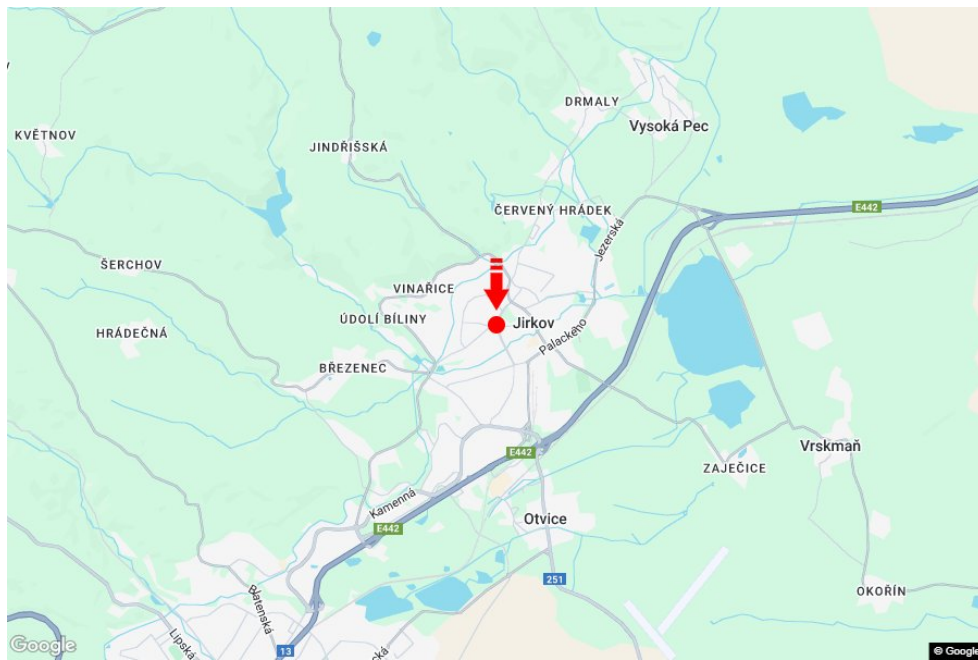

City: **Jirkov**
District: **Chomutov**
Region: **Ústecký kraj**
Type: **Billboard**

Address: **Dvořákova /Smetanovy sadyTESCO průjezd obytnou čtvrtí**
Coordinates (WGS84): **50.4994096 N 13.442965 E**
Size: **510x240**

Panel location

1. ☐ center
   ☒ suburb
   ☐ business district
   ☒ residential area
   ☐ industrial district
   ☐ undeveloped areas

Communications

1. ☐ highway
   ☐ first-class road
   ☐ other roads
   ☒ street
   ☐ entrance
   ☐ exit
   ☐ car park
   ☒ pedestrian zone
   ☒ intersection

Position

1. ☐ perpendicular
   ☐ oblique
   ☒ parallel
   ☒ separate

Visibility

1. ☐ up to 20 m
   ☐ 20 - 50 m
   ☒ 20 - 50 m
   ☐ over 100 m
   ☐ custom lighting

Panel surroundings

☒ Public transport	☐ ČD, ČSAD railway station	☐ Post	☐ PNS
☐ Cultural facility	☒ Sport facilities	☐ Medical facility	☐ Shops
☐ Department store	☒ Supermarket	☒ filling station	☐ School, university
☐ Bank	☐ Restaurant	☐ Hotel