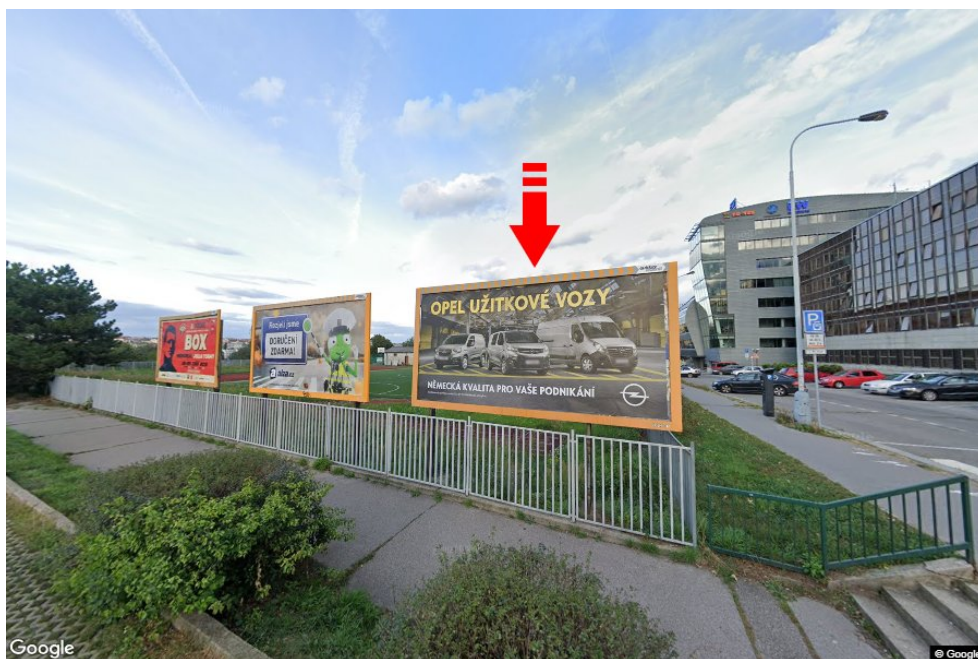

Panel no.: **3260201**

MIDIBOARD®

City: **Praha 04 - Nusle**

Address: **Na Vítězné pláni spojka Kongresová-Petra Rezka**

District: **Praha**

Coordinates (WGS84): **50.0622152 N 14.4334156 E**

Region: **Hlavní město Praha**

Type: **Billboard**

Size: **510x240**

Panel location

- center
- suburb
- business district
- residential area
- industrial district
- undeveloped areas

Communications

- highway
- first-class road
- other roads
- street
- entrance
- exit
- car park
- pedestrian zone
- intersection

Position

- perpendicular
- oblique
- parallel
- separate

Visibility

- up to 20 m
- 20 - 50 m
- 20 - 50 m
- over 100 m
- custom lighting

Panel surroundings

- | | | | |
|--|---|---|--|
| <input type="checkbox"/> Public transport | <input type="checkbox"/> ČD, ČSAD railway station | <input type="checkbox"/> Post | <input type="checkbox"/> PNS |
| <input type="checkbox"/> Cultural facility | <input type="checkbox"/> Sport facilities | <input type="checkbox"/> Medical facility | <input type="checkbox"/> Shops |
| <input type="checkbox"/> Department store | <input type="checkbox"/> Supermarket | <input type="checkbox"/> filling station | <input checked="" type="checkbox"/> School, university |
| <input type="checkbox"/> Bank | <input checked="" type="checkbox"/> Restaurant | <input checked="" type="checkbox"/> Hotel | |