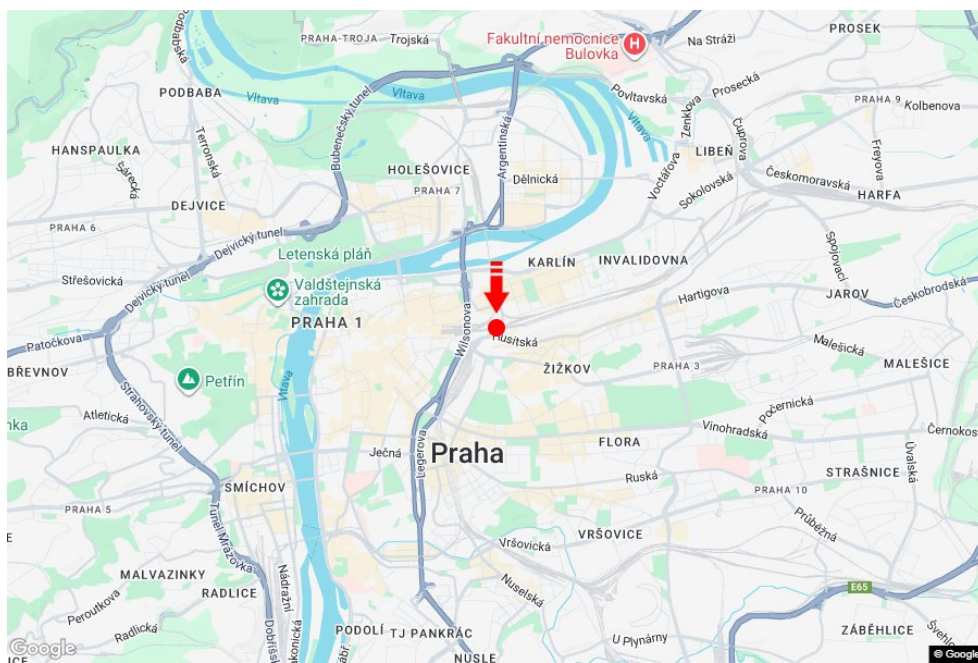

Panel no.: **3260213**

MIDIBOARD®

City: **Praha 03 - Žižkov**
District: **Praha**
Region: **Hlavní město Praha**
Type: **Billboard**

Address: **Husitská /Trocnovská spojka Wilsonova-Koněvova**
Coordinates (WGS84): **50.0872848 N 14.4423373 E**
Size: **510x240**

Panel location

- ☒ center
- ☐ suburb
- ☐ business district
- ☒ residential area
- ☐ industrial district
- ☐ undeveloped areas

Communications

- ☐ highway
- ☐ first-class road
- ☐ other roads
- ☒ street
- ☐ entrance
- ☐ exit
- ☐ car park
- ☒ pedestrian zone
- ☒ intersection

Position

- ☐ perpendicular
- ☐ oblique
- ☒ parallel
- ☒ separate

Visibility

- ☐ up to 20 m
- ☒ 20 - 50 m
- ☐ 20 - 50 m
- ☐ over 100 m
- ☐ custom lighting

Panel surroundings

☐ Public transport	☐ ČD, ČSAD railway station	☐ Post	☐ PNS
☐ Cultural facility	☐ Sport facilities	☐ Medical facility	☐ Shops
☐ Department store	☐ Supermarket	☐ filling station	☐ School, university
☐ Bank	☐ Restaurant	☐ Hotel