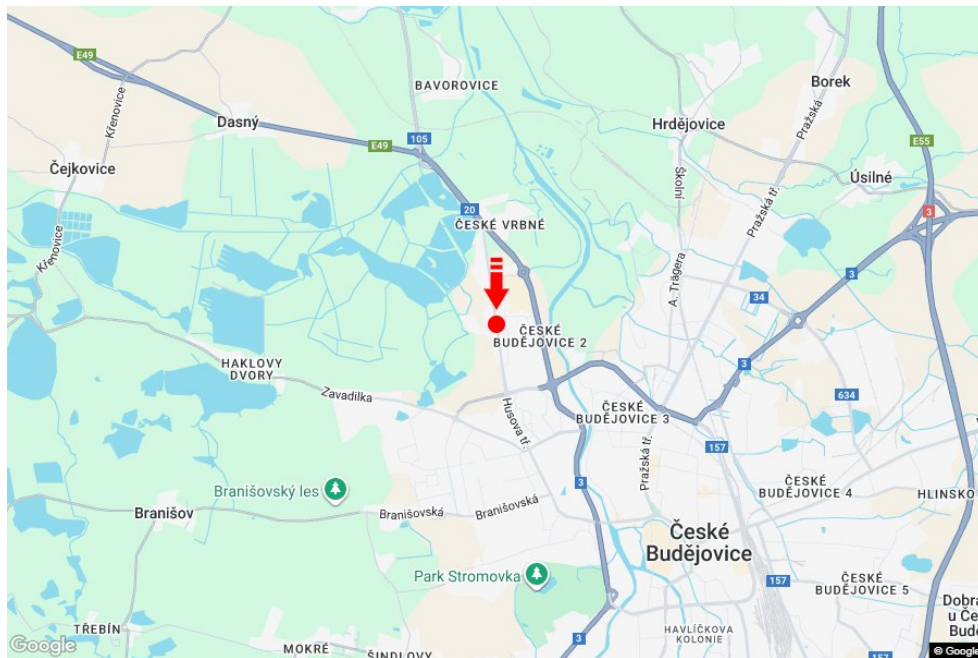

Panel no.: **3260217**

MIDIBOARD®

City: **České Budějovice**

Address: **Husova tř. /U Hvízdala výjezd sm.Plzeň,zc**

District: **České Budějovice**

Coordinates **48.9973496 N 14.4482557 E**
(WGS84):

Region: **Jihočeský kraj**

Size: **510x240**

Type: **Billboard**

Panel location

- ☐ center
- ☒ suburb
- ☐ business district
- ☒ residential area
- ☐ industrial district
- ☐ undeveloped areas

Communications

- ☐ highway
- ☐ first-class road
- ☐ other roads
- ☒ street
- ☐ entrance
- ☒ exit
- ☐ car park
- ☐ pedestrian zone
- ☐ intersection

Position

- ☒ perpendicular
- ☐ oblique
- ☐ parallel
- ☒ separate

Visibility

- ☐ up to 20 m
- ☐ 20 - 50 m
- ☐ 20 - 50 m
- ☒ over 100 m
- ☐ custom lighting

Panel surroundings

☐ Public transport	☐ ČD, ČSAD railway station	☐ Post	☐ PNS
☐ Cultural facility	☐ Sport facilities	☐ Medical facility	☐ Shops
☐ Department store	☐ Supermarket	☒ filling station	☐ School, university
☐ Bank	☐ Restaurant	☐ Hotel