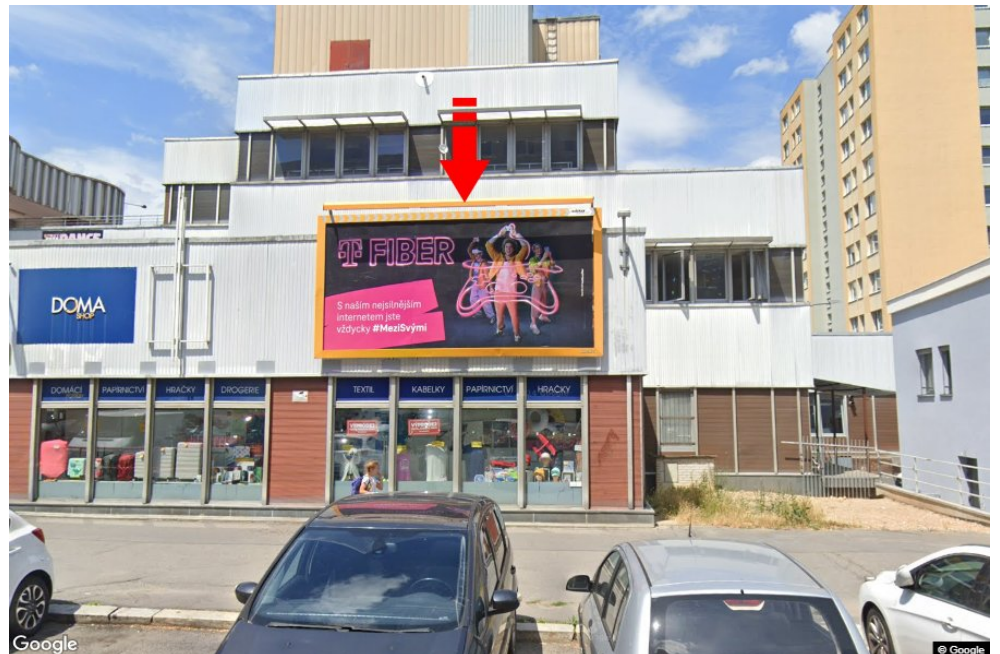

Panel no.: **3260434**

MIDIBOARD®

City: **Praha 04 - Chodov**
District: **Praha**
Region: **Hlavní město Praha**
Type: **Billboard**

Address: **Matúškova NC, PENNY parkoviště marketu**
Coordinates (WGS84): **50.0372076 N 14.5155407 E**
Size: **510x240**

Position

- perpendicular
- oblique
- parallel
- separate

Visibility

- up to 20 m
- 20 - 50 m
- 20 - 50 m
- over 100 m
- custom lighting

Panel surroundings

- | | | | |
|--|---|---|---|
| <input type="checkbox"/> Public transport | <input type="checkbox"/> ČD, ČSAD railway station | <input type="checkbox"/> Post | <input type="checkbox"/> PNS |
| <input type="checkbox"/> Cultural facility | <input type="checkbox"/> Sport facilities | <input type="checkbox"/> Medical facility | <input type="checkbox"/> Shops |
| <input type="checkbox"/> Department store | <input checked="" type="checkbox"/> Supermarket | <input type="checkbox"/> filling station | <input type="checkbox"/> School, university |
| <input type="checkbox"/> Bank | <input type="checkbox"/> Restaurant | <input type="checkbox"/> Hotel | |