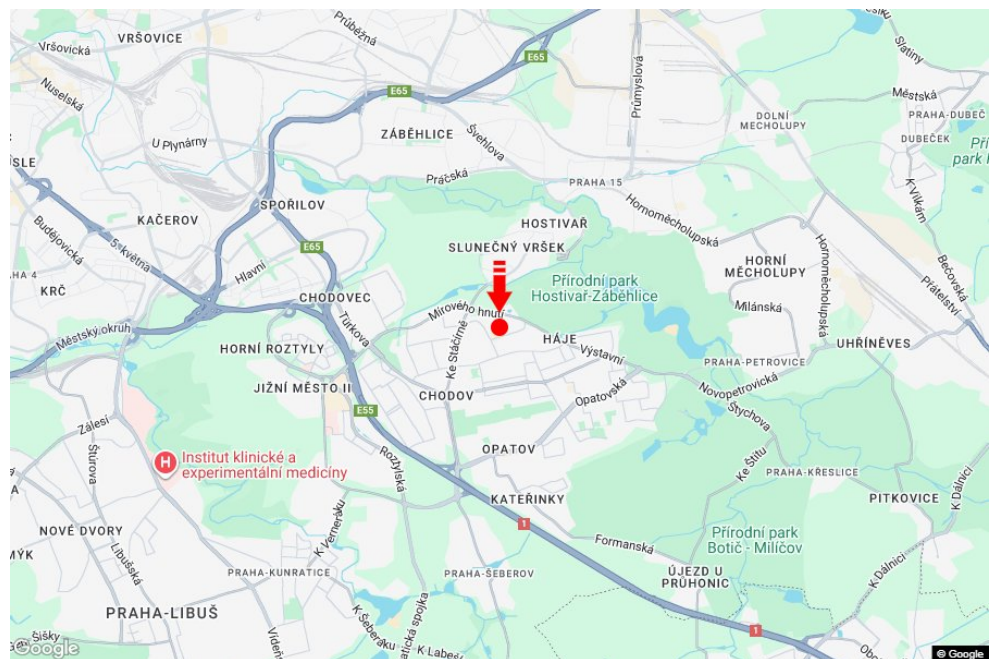

Panel no.: **3260434**

MIDIBOARD®

City: **Praha 04 - Chodov**
District: **Praha**
Region: **Hlavní město Praha**
Type: **Billboard**

Address: **Matúškova NC, PENNY parkoviště marketu**
Coordinates (WGS84): **50.0372076 N 14.5155407 E**
Size: **510x240**

Panel location

- ☐ center
- ☐ suburb
- ☒ business district
- ☒ residential area
- ☐ industrial district
- ☐ undeveloped areas

Communications

- ☐ highway
- ☐ first-class road
- ☐ other roads
- ☒ street
- ☐ entrance
- ☐ exit
- ☒ car park
- ☒ pedestrian zone
- ☐ intersection

Position

- ☒ perpendicular
- ☐ oblique
- ☐ parallel
- ☒ separate

Visibility

- ☐ up to 20 m
- ☒ 20 - 50 m
- ☐ 20 - 50 m
- ☐ over 100 m
- ☐ custom lighting

Panel surroundings

☐ Public transport	☐ ČD, ČSAD railway station	☐ Post	☐ PNS
☐ Cultural facility	☐ Sport facilities	☐ Medical facility	☐ Shops
☐ Department store	☒ Supermarket	☐ filling station	☐ School, university
☐ Bank	☐ Restaurant	☐ Hotel