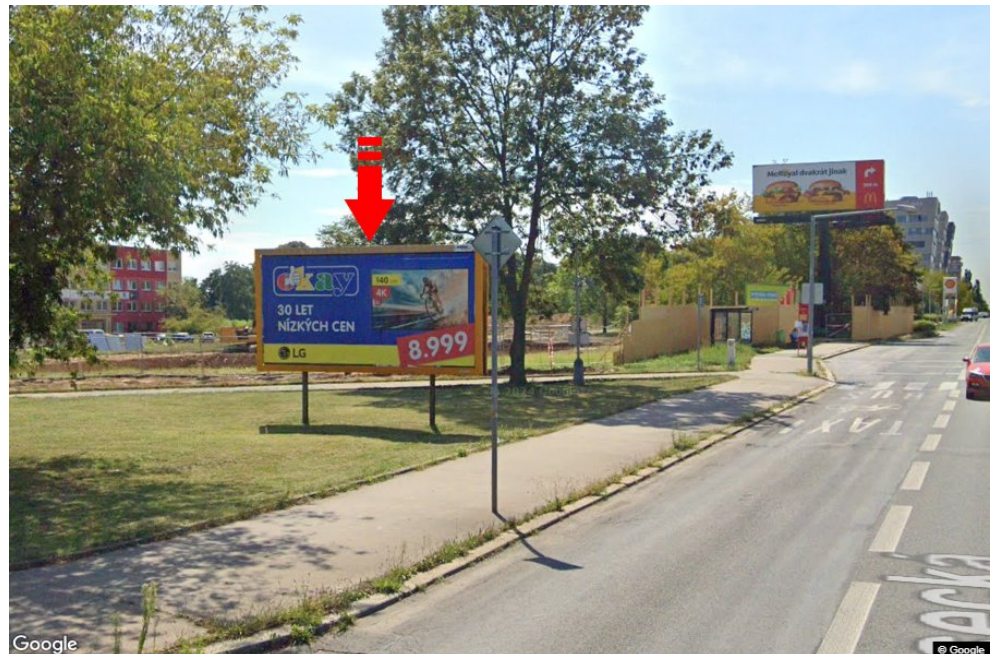

City: **Praha 09 - Prosek**
 District: **Praha**
 Region: **Hlavní město Praha**
 Type: **Billboard**

Address: **Prosecká OBI sm.Zenklova,dc**
 Coordinates (WGS84): **50.1210843 N 14.5043856 E**
 Size: **510x240**

Panel location

- center
- suburb
- business district
- residential area
- industrial district
- undeveloped areas

Communications

- highway
- first-class road
- other roads
- street
- entrance
- exit
- car park
- pedestrian zone
- intersection

Position

- perpendicular
- oblique
- parallel
- separate

Visibility

- up to 20 m
- 20 - 50 m
- 20 - 50 m
- over 100 m
- custom lighting

Panel surroundings

- | | | | |
|--|---|---|---|
| <input checked="" type="checkbox"/> Public transport | <input type="checkbox"/> ČD, ČSAD railway station | <input type="checkbox"/> Post | <input type="checkbox"/> PNS |
| <input type="checkbox"/> Cultural facility | <input type="checkbox"/> Sport facilities | <input type="checkbox"/> Medical facility | <input type="checkbox"/> Shops |
| <input checked="" type="checkbox"/> Department store | <input type="checkbox"/> Supermarket | <input checked="" type="checkbox"/> filling station | <input type="checkbox"/> School, university |
| <input type="checkbox"/> Bank | <input type="checkbox"/> Restaurant | <input type="checkbox"/> Hotel | |