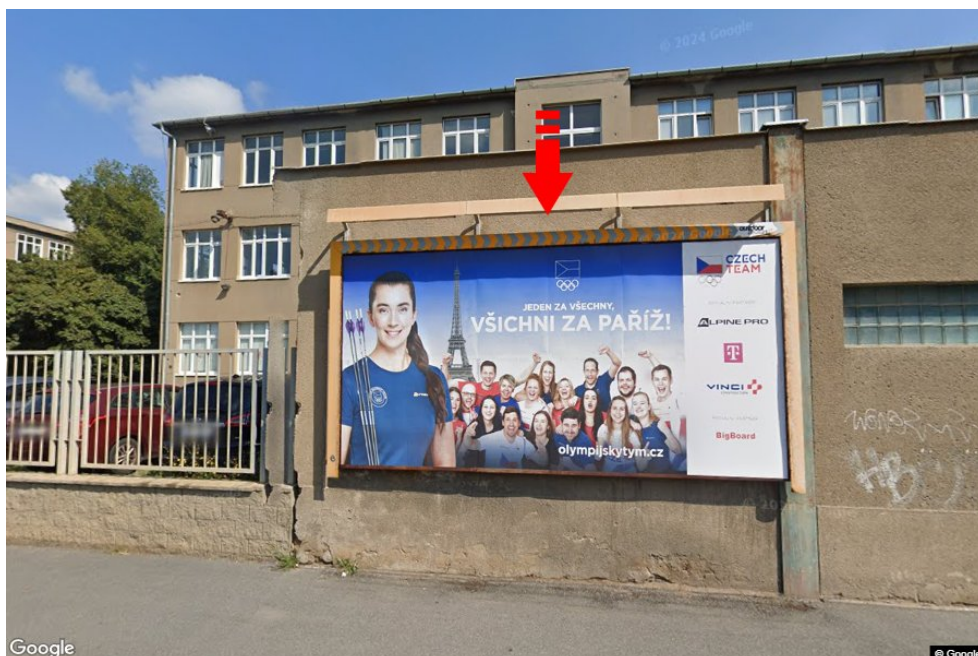

Panel no.: **3260861**

MIDIBOARD®

City: **Praha 09 - Vysočany**

Address: **Kolbenova 'M' spojka Sokolovská-Kbelská**

District: **Praha**

Coordinates (WGS84): **50.1107274 N 14.513719 E**

Region: **Hlavní město Praha**

Size: **510x240**

Type: **Billboard**

Panel location

- ☐ center
- ☒ suburb
- ☐ business district
- ☐ residential area
- ☒ industrial district
- ☐ undeveloped areas

Communications

- ☐ highway
- ☐ first-class road
- ☐ other roads
- ☒ street
- ☒ entrance
- ☒ exit
- ☐ car park
- ☒ pedestrian zone
- ☐ intersection

Position

- ☐ perpendicular
- ☐ oblique
- ☒ parallel
- ☒ separate

Visibility

- ☐ up to 20 m
- ☐ 20 - 50 m
- ☒ 20 - 50 m
- ☐ over 100 m
- ☐ custom lighting

Panel surroundings

☒ Public transport	☐ ČD, ČSAD railway station	☐ Post	☐ PNS
☐ Cultural facility	☐ Sport facilities	☐ Medical facility	☒ Shops
☐ Department store	☐ Supermarket	☐ filling station	☐ School, university
☐ Bank	☐ Restaurant	☐ Hotel