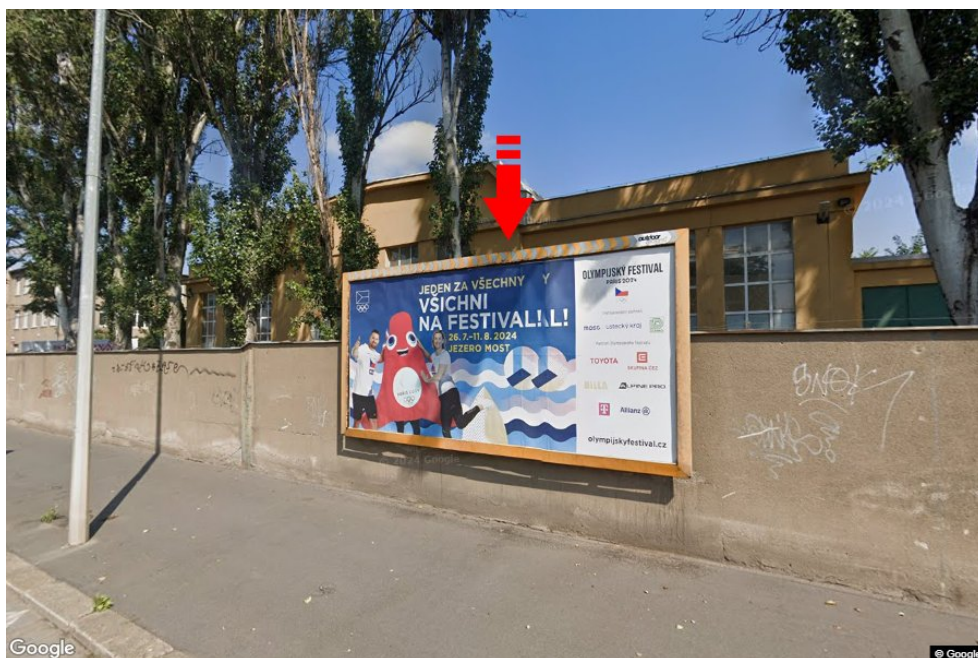

Panel no.: **3260862**

MIDIBOARD®

City: **Praha 09 - Vysočany**

Address: **Kolbenova 'M' spojka Sokolovská-Kbelská**

District: **Praha**

Coordinates (WGS84): **50.1107258 N 14.5147453 E**

Region: **Hlavní město Praha**

Size: **510x240**

Type: **Billboard**

Panel location

- ☐ center
- ☒ suburb
- ☐ business district
- ☐ residential area
- ☒ industrial district
- ☐ undeveloped areas

Communications

- ☐ highway
- ☐ first-class road
- ☐ other roads
- ☒ street
- ☒ entrance
- ☒ exit
- ☐ car park
- ☒ pedestrian zone
- ☐ intersection

Position

- ☐ perpendicular
- ☐ oblique
- ☒ parallel
- ☒ separate

Visibility

- ☐ up to 20 m
- ☐ 20 - 50 m
- ☒ 20 - 50 m
- ☐ over 100 m
- ☐ custom lighting

Panel surroundings

☒ Public transport	☐ ČD, ČSAD railway station	☐ Post	☐ PNS
☐ Cultural facility	☐ Sport facilities	☐ Medical facility	☒ Shops
☐ Department store	☐ Supermarket	☐ filling station	☐ School, university
☐ Bank	☐ Restaurant	☐ Hotel