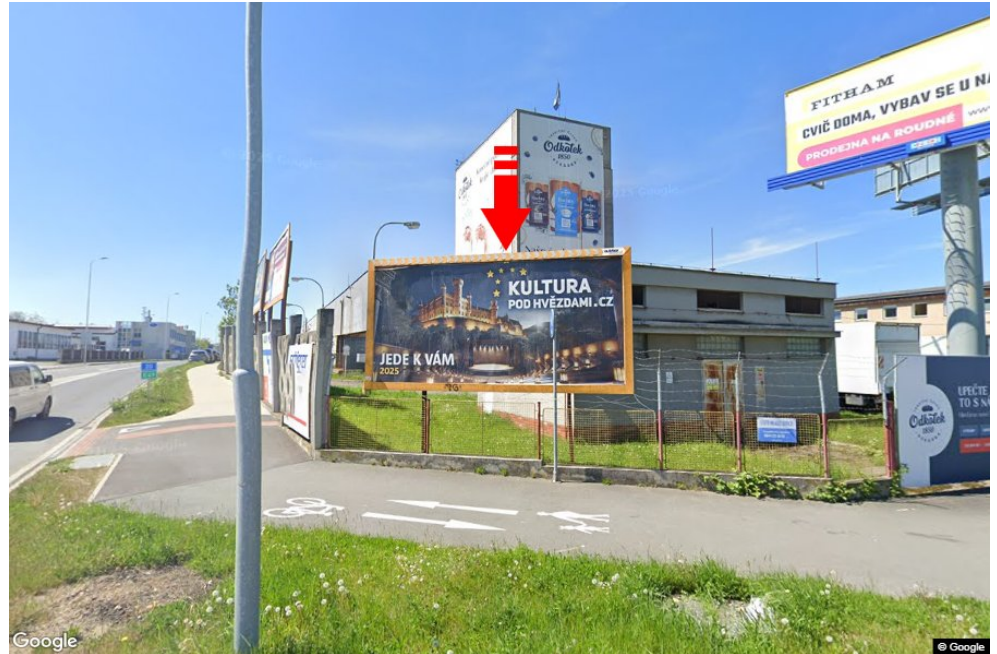

Size: **510x240**

Panel location

- center
- suburb
- business district
- residential area
- industrial district
- undeveloped areas

Communications

- highway
- first-class road
- other roads
- street
- entrance
- exit
- car park
- pedestrian zone
- intersection

Position

- perpendicular
- oblique
- parallel
- separate

Visibility

- up to 20 m
- 20 - 50 m
- 20 - 50 m
- over 100 m
- custom lighting

Panel surroundings

- | | | | |
|--|---|---|---|
| <input type="checkbox"/> Public transport | <input type="checkbox"/> ČD, ČSAD railway station | <input type="checkbox"/> Post | <input type="checkbox"/> PNS |
| <input type="checkbox"/> Cultural facility | <input type="checkbox"/> Sport facilities | <input type="checkbox"/> Medical facility | <input type="checkbox"/> Shops |
| <input type="checkbox"/> Department store | <input type="checkbox"/> Supermarket | <input type="checkbox"/> filling station | <input type="checkbox"/> School, university |
| <input type="checkbox"/> Bank | <input type="checkbox"/> Restaurant | <input type="checkbox"/> Hotel | |