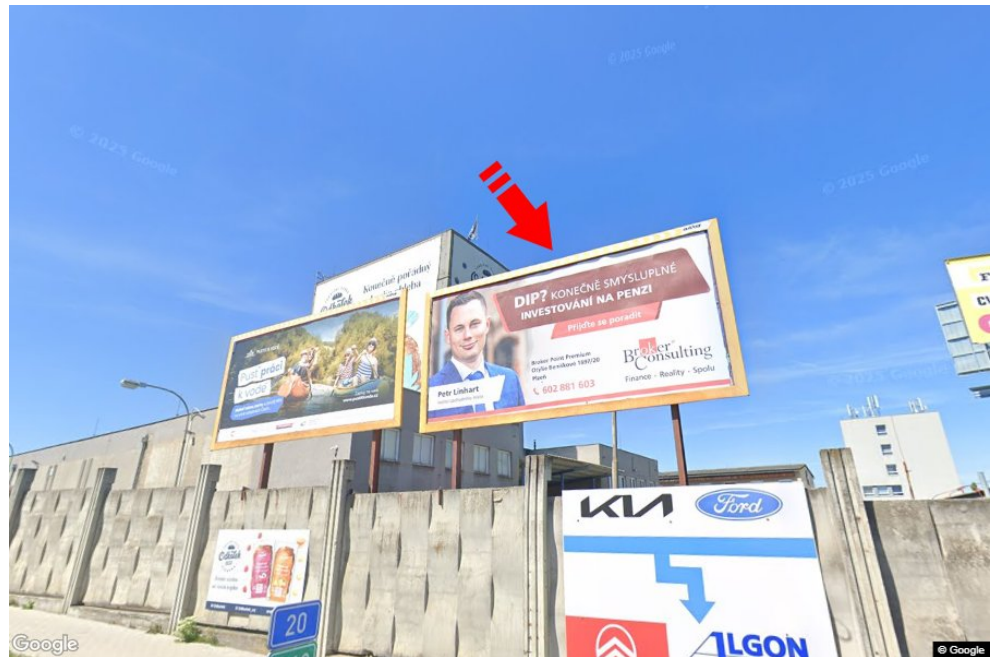

Size: **510x240**

**Panel location**

- center
- suburb
- business district
- residential area
- industrial district
- undeveloped areas

**Communications**

- highway
- first-class road
- other roads
- street
- entrance
- exit
- car park
- pedestrian zone
- intersection

**Position**

- perpendicular
- oblique
- parallel
- separate

**Visibility**

- up to 20 m
- 20 - 50 m
- 20 - 50 m
- over 100 m
- custom lighting

**Panel surroundings**

- |  |   |   |   |
|--|---|---|---|
| <input type="checkbox"/> Public transport  | <input type="checkbox"/> ČD, ČSAD railway station | <input type="checkbox"/> Post             | <input type="checkbox"/> PNS                |
| <input type="checkbox"/> Cultural facility | <input type="checkbox"/> Sport facilities         | <input type="checkbox"/> Medical facility | <input type="checkbox"/> Shops              |
| <input type="checkbox"/> Department store  | <input type="checkbox"/> Supermarket              | <input type="checkbox"/> filling station  | <input type="checkbox"/> School, university |
| <input type="checkbox"/> Bank              | <input type="checkbox"/> Restaurant               | <input type="checkbox"/> Hotel            |   |