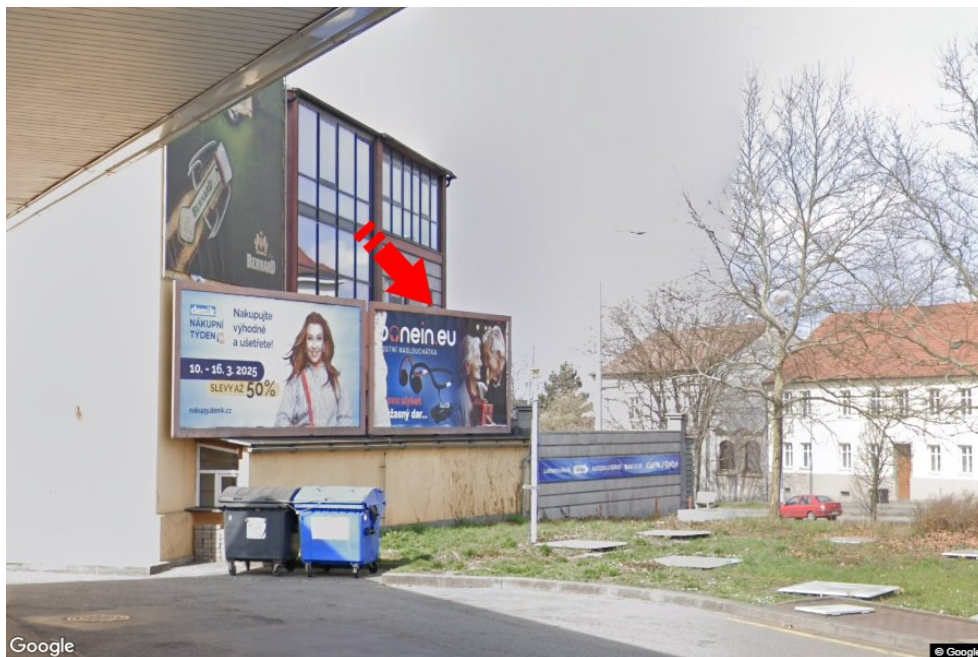

Position

- perpendicular
- oblique
- parallel
- separate

Visibility

- up to 20 m
- 20 - 50 m
- 20 - 50 m
- over 100 m
- custom lighting

Panel surroundings

- | | | | |
|--|---|---|---|
| <input type="checkbox"/> Public transport | <input type="checkbox"/> ČD, ČSAD railway station | <input type="checkbox"/> Post | <input type="checkbox"/> PNS |
| <input type="checkbox"/> Cultural facility | <input type="checkbox"/> Sport facilities | <input type="checkbox"/> Medical facility | <input checked="" type="checkbox"/> Shops |
| <input type="checkbox"/> Department store | <input type="checkbox"/> Supermarket | <input checked="" type="checkbox"/> filling station | <input type="checkbox"/> School, university |
| <input type="checkbox"/> Bank | <input type="checkbox"/> Restaurant | <input type="checkbox"/> Hotel | |