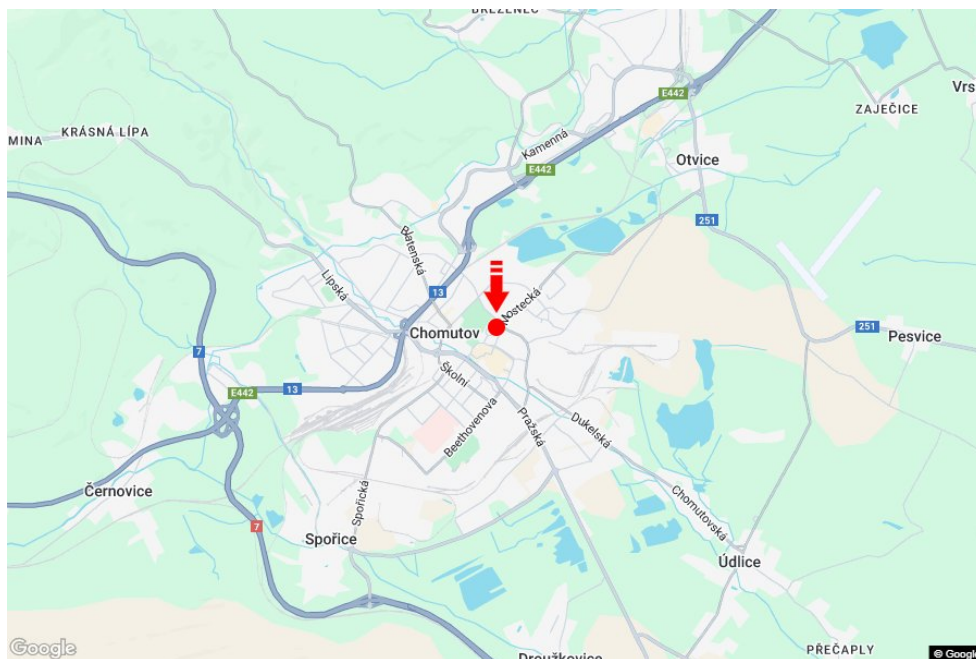

City: **Chomutov**
District: **Chomutov**
Region: **Ústecký kraj**
Type: **Billboard**

Address: **Mostecká SPORT.HALA sm.Mánesova,dc**
Coordinates (WGS84): **50.4632175 N 13.4189829 E**
Size: **510x240**

Panel location

- ☒ center
- ☐ suburb
- ☒ business district
- ☒ residential area
- ☐ industrial district
- ☐ undeveloped areas

Communications

- ☐ highway
- ☐ first-class road
- ☐ other roads
- ☒ street
- ☐ entrance
- ☐ exit
- ☒ car park
- ☒ pedestrian zone
- ☒ intersection

Position

- ☒ perpendicular
- ☐ oblique
- ☐ parallel
- ☒ separate

Visibility

- ☐ up to 20 m
- ☐ 20 - 50 m
- ☐ 20 - 50 m
- ☒ over 100 m
- ☐ custom lighting

Panel surroundings

☐ Public transport	☐ ČD, ČSAD railway station	☐ Post	☐ PNS
☐ Cultural facility	☒ Sport facilities	☐ Medical facility	☒ Shops
☐ Department store	☐ Supermarket	☐ filling station	☐ School, university
☐ Bank	☒ Restaurant	☒ Hotel