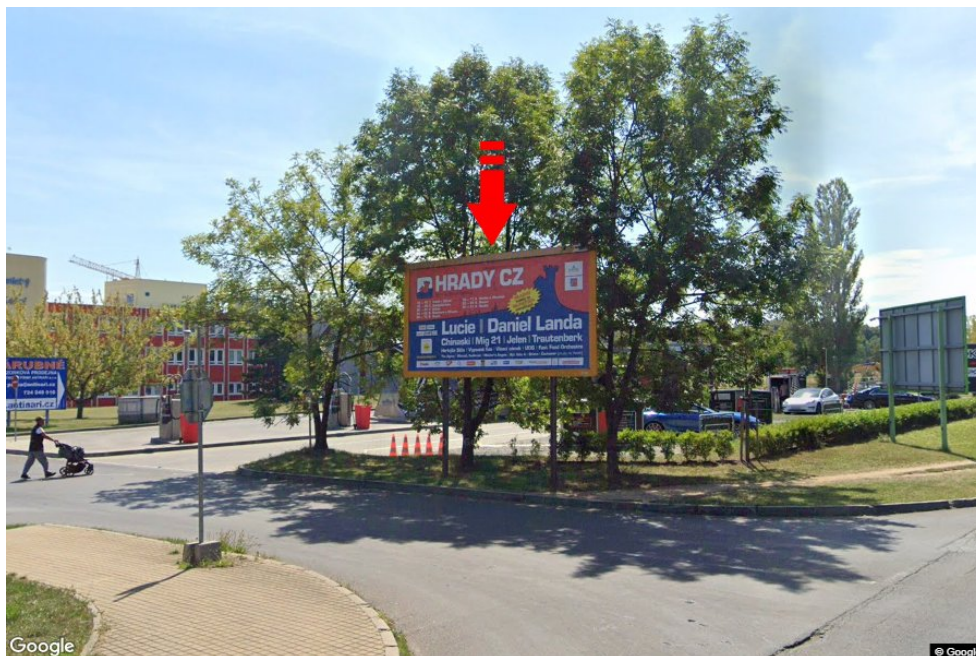

City: **Praha 09 - Prosek**
District: **Praha**
Region: **Hlavní město Praha**
Type: **Billboard**

Address: **Prosecká OBI sm.Zenklova,dc**
Coordinates (WGS84): **50.121577 N 14.5052915 E**
Size: **510x240**

Panel location

- ☐ center
- ☒ suburb
- ☐ business district
- ☒ residential area
- ☐ industrial district
- ☐ undeveloped areas

Communications

- ☐ highway
- ☐ first-class road
- ☐ other roads
- ☒ street
- ☒ entrance
- ☐ exit
- ☒ car park
- ☐ pedestrian zone
- ☐ intersection

Position

- ☒ perpendicular
- ☐ oblique
- ☐ parallel
- ☒ separate

Visibility

- ☐ up to 20 m
- ☐ 20 - 50 m
- ☒ 20 - 50 m
- ☐ over 100 m
- ☐ custom lighting

Panel surroundings

☐ Public transport	☐ ČD, ČSAD railway station	☐ Post	☐ PNS
☐ Cultural facility	☐ Sport facilities	☐ Medical facility	☐ Shops
☒ Department store	☐ Supermarket	☐ filling station	☐ School, university
☐ Bank	☐ Restaurant	☐ Hotel