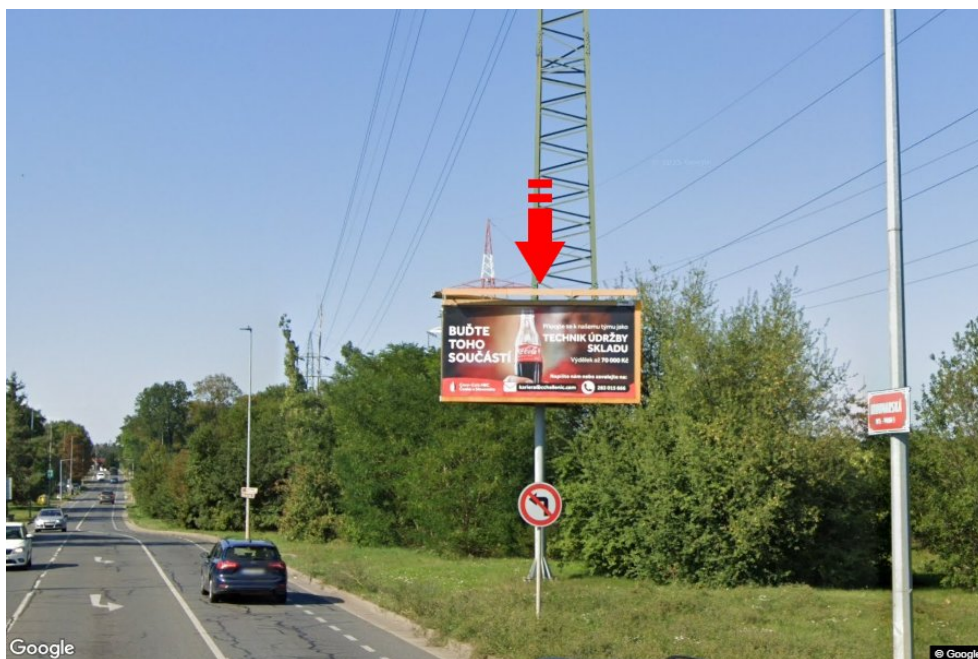

Panel location

- center
- suburb
- business district
- residential area
- industrial district
- undeveloped areas

Communications

- highway
- first-class road
- other roads
- street
- entrance
- exit
- car park
- pedestrian zone
- intersection

Position

- perpendicular
- oblique
- parallel
- separate

Visibility

- up to 20 m
- 20 - 50 m
- 20 - 50 m
- over 100 m
- custom lighting

Panel surroundings

- | | | | |
|--|---|---|---|
| <input type="checkbox"/> Public transport | <input type="checkbox"/> ČD, ČSAD railway station | <input type="checkbox"/> Post | <input type="checkbox"/> PNS |
| <input type="checkbox"/> Cultural facility | <input type="checkbox"/> Sport facilities | <input type="checkbox"/> Medical facility | <input type="checkbox"/> Shops |
| <input type="checkbox"/> Department store | <input type="checkbox"/> Supermarket | <input type="checkbox"/> filling station | <input type="checkbox"/> School, university |
| <input type="checkbox"/> Bank | <input type="checkbox"/> Restaurant | <input type="checkbox"/> Hotel | |