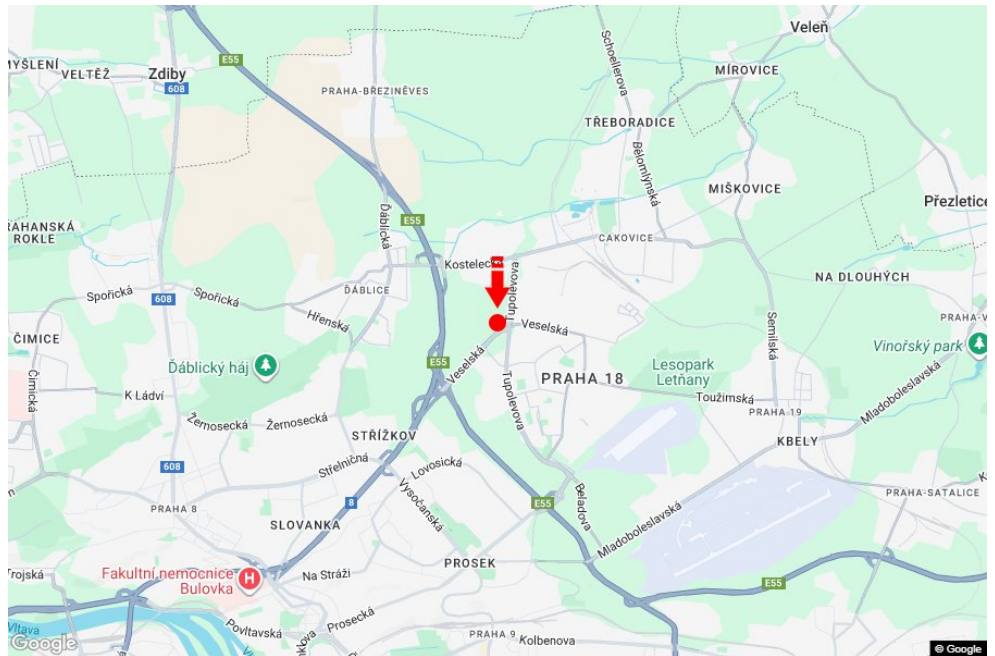

City: **Praha 09 - Letňany**
District: **Praha**
Region: **Hlavní město Praha**
Type: **Billboard**

Address: **Veselská OC LETŇANY sm.Tupolevova,PVA EXPO,zc**
Coordinates (WGS84): **50.1419293 N 14.5033542 E**
Size: **510x240**

Panel location

- ☐ center
- ☒ suburb
- ☒ business district
- ☒ residential area
- ☐ industrial district
- ☐ undeveloped areas

Communications

- ☐ highway
- ☐ first-class road
- ☐ other roads
- ☒ street
- ☐ entrance
- ☒ exit
- ☐ car park
- ☐ pedestrian zone
- ☐ intersection

Position

- ☐ perpendicular
- ☒ oblique
- ☐ parallel
- ☒ separate

Visibility

- ☐ up to 20 m
- ☐ 20 - 50 m
- ☐ 20 - 50 m
- ☒ over 100 m
- ☐ custom lighting

Panel surroundings

☐ Public transport	☐ ČD, ČSAD railway station	☐ Post	☐ PNS
☐ Cultural facility	☐ Sport facilities	☐ Medical facility	☒ Shops
☒ Department store	☒ Supermarket	☐ filling station	☐ School, university
☐ Bank	☐ Restaurant	☐ Hotel