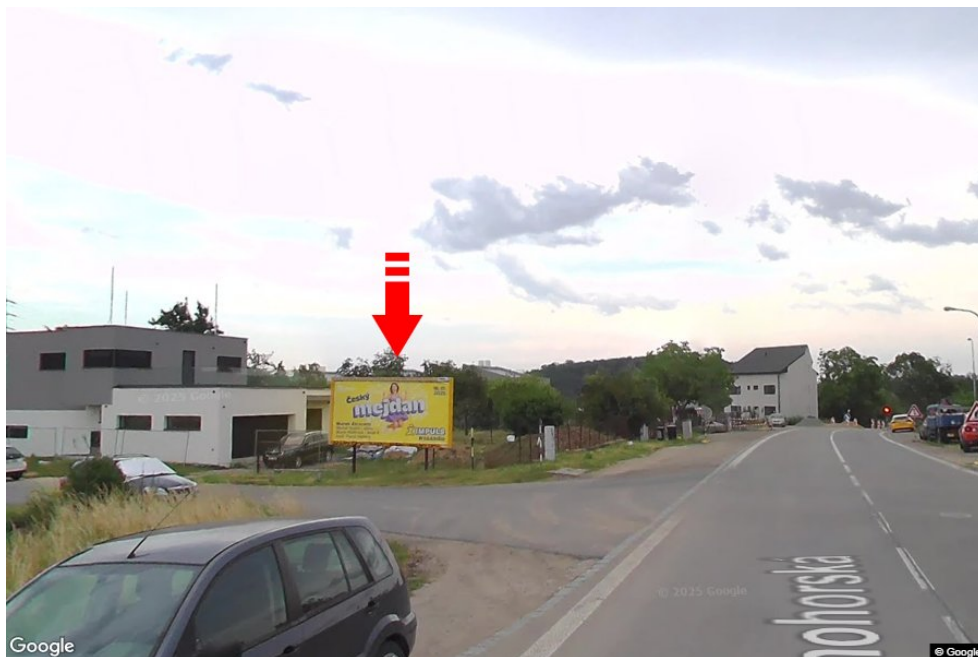

City: **Brno - Ivanovice**
 District: **Brno-město**
 Region: **Jihomoravský kraj**
 Type: **Billboard**

Address: **Černožorská /Mácova příjezd od Kuřimi,Tišnova,dc**
 Coordinates (WGS84): **49.2657528 N 16.5713019 E**
 Size: **510x240**

Panel location

- center
 suburb
 business district
 residential area
 industrial district
 undeveloped areas

Communications

- highway
 first-class road
 other roads
 street
 entrance
 exit
 car park
 pedestrian zone
 intersection

Position

- perpendicular
 oblique
 parallel
 separate

Visibility

- up to 20 m
 20 - 50 m
 20 - 50 m
 over 100 m
 custom lighting

**Panel surroundings**

- | | | | |
|--|---|---|---|
| <input type="checkbox"/> Public transport | <input type="checkbox"/> ČD, ČSAD railway station | <input checked="" type="checkbox"/> Post | <input checked="" type="checkbox"/> PNS |
| <input type="checkbox"/> Cultural facility | <input type="checkbox"/> Sport facilities | <input type="checkbox"/> Medical facility | <input checked="" type="checkbox"/> Shops |
| <input type="checkbox"/> Department store | <input type="checkbox"/> Supermarket | <input type="checkbox"/> filling station | <input type="checkbox"/> School, university |
| <input type="checkbox"/> Bank | <input type="checkbox"/> Restaurant | <input type="checkbox"/> Hotel | |