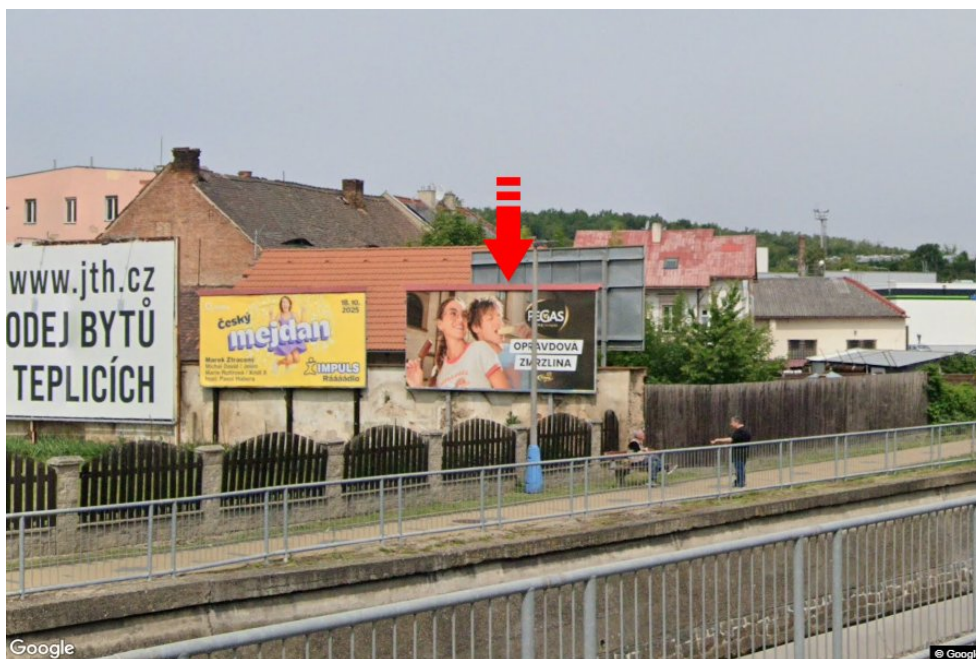

City: **Bílina**
 District: **Teplice**
 Region: **Ústecký kraj**
 Type: **Billboard**

Address: **Bílinská ALBERT HM E442,I/13 průtah
 Most-Teplice,sm.Teplice**
 Coordinates (WGS84): **50.5501252 N 13.7729383 E**
 Size: **510x240**

Position

- perpendicular
- oblique
- parallel
- separate

Visibility

- up to 20 m
- 20 - 50 m
- 20 - 50 m
- over 100 m
- custom lighting

Panel surroundings

- | | | | |
|--|---|---|--|
| <input type="checkbox"/> Public transport | <input type="checkbox"/> ČD, ČSAD railway station | <input type="checkbox"/> Post | <input checked="" type="checkbox"/> PNS |
| <input type="checkbox"/> Cultural facility | <input type="checkbox"/> Sport facilities | <input type="checkbox"/> Medical facility | <input type="checkbox"/> Shops |
| <input type="checkbox"/> Department store | <input checked="" type="checkbox"/> Supermarket | <input type="checkbox"/> filling station | <input checked="" type="checkbox"/> School, university |
| <input type="checkbox"/> Bank | <input type="checkbox"/> Restaurant | <input type="checkbox"/> Hotel | |