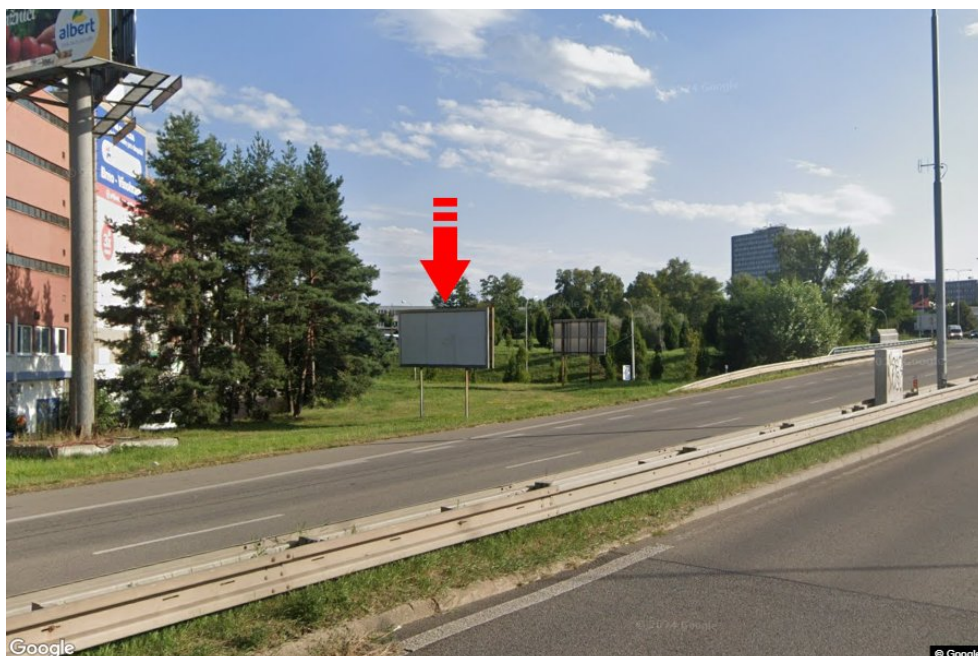

Panel no.: **3261491**

MIDIBOARD®

City: **Brno - Královo Pole**

Address: **Hradecká /Purkyňova příjezd od Svitav,dc**

District: **Brno-město**

Coordinates **49.2299668 N 16.580545 E**

Region: **Jihomoravský kraj**

(WGS84):

Type: **Billboard**

Size: **510x240**

Panel location

- center
- suburb
- business district
- residential area
- industrial district
- undeveloped areas

Communications

- highway
- first-class road
- other roads
- street
- entrance
- exit
- car park
- pedestrian zone
- intersection

Position

- perpendicular
- oblique
- parallel
- separate

Visibility

- up to 20 m
- 20 - 50 m
- 20 - 50 m
- over 100 m
- custom lighting

Panel surroundings

- | | | | |
|--|---|---|--|
| <input type="checkbox"/> Public transport | <input type="checkbox"/> ČD, ČSAD railway station | <input type="checkbox"/> Post | <input type="checkbox"/> PNS |
| <input type="checkbox"/> Cultural facility | <input type="checkbox"/> Sport facilities | <input type="checkbox"/> Medical facility | <input type="checkbox"/> Shops |
| <input type="checkbox"/> Department store | <input type="checkbox"/> Supermarket | <input checked="" type="checkbox"/> filling station | <input checked="" type="checkbox"/> School, university |
| <input type="checkbox"/> Bank | <input type="checkbox"/> Restaurant | <input type="checkbox"/> Hotel | |