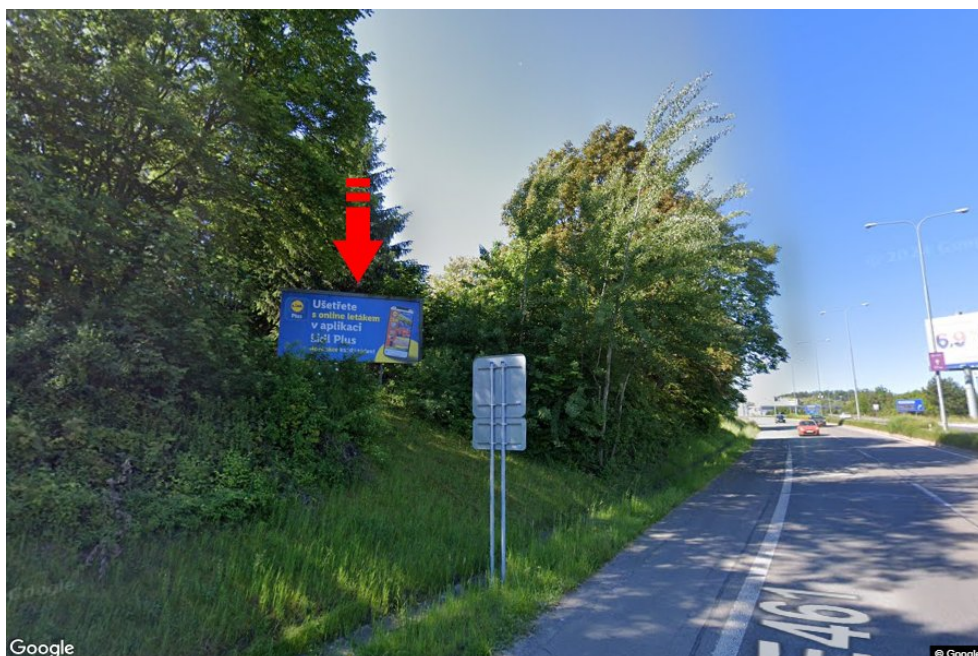

City: **Brno - Královo Pole**

District: **Brno-město**

Region: **Jihomoravský kraj**

Type: **Billboard**

Address: **Hradecká /Herčíkova příjezd od Svitav,dc**

Coordinates **49.2315447 N 16.5832172 E**
(WGS84):

Size: **510x240**

Panel location

1. ☐ center
   ☒ suburb
   ☐ business district
   ☒ residential area
   ☐ industrial district
   ☐ undeveloped areas

Communications

1. ☐ highway
   ☐ first-class road
   ☐ other roads
   ☒ street
   ☒ entrance
   ☐ exit
   ☐ car park
   ☐ pedestrian zone
   ☐ intersection

Position

1. ☐ perpendicular
   ☒ oblique
   ☐ parallel
   ☒ separate

Visibility

1. ☐ up to 20 m
   ☒ 20 - 50 m
   ☐ 20 - 50 m
   ☐ over 100 m
   ☐ custom lighting

Panel surroundings

☐ Public transport	☐ ČD, ČSAD railway station	☐ Post	☐ PNS
☐ Cultural facility	☒ Sport facilities	☐ Medical facility	☐ Shops
☐ Department store	☐ Supermarket	☒ filling station	☒ School, university
☐ Bank	☐ Restaurant	☐ Hotel