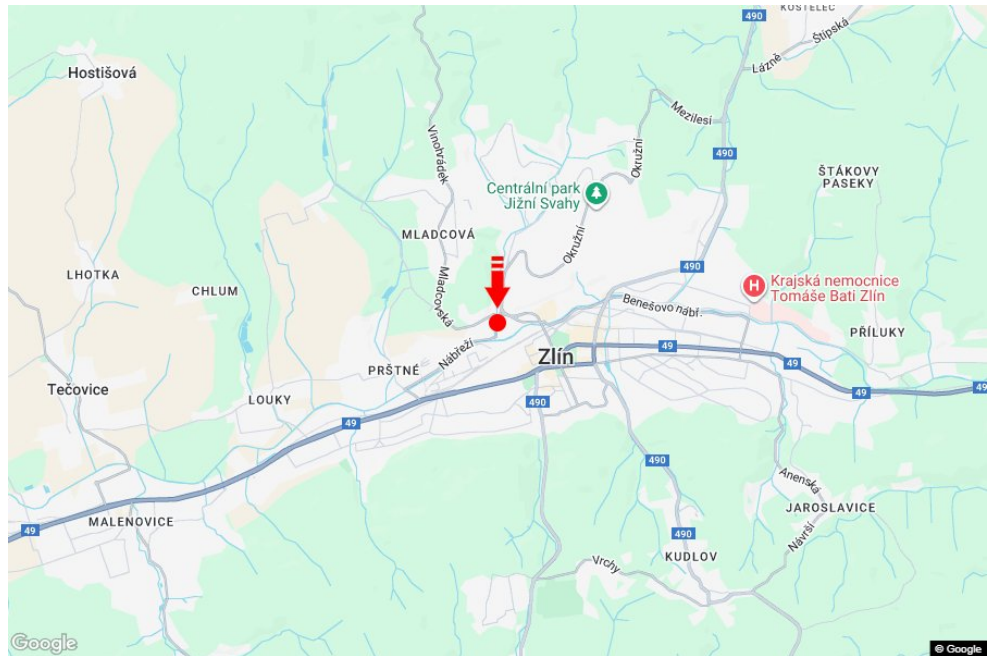

City: **Zlín**
District: **Zlín**
Region: **Zlínský kraj**
Type: **Billboard**

Address: **Nábřeží PRŮM.ZÓNA,LIDL výjezd Přerov, UH, zc**
Coordinates (WGS84): **49.2270347 N 17.6535122 E**
Size: **510x240**

Panel location

- ☐ center
- ☐ suburb
- ☐ business district
- ☐ residential area
- ☒ industrial district
- ☐ undeveloped areas

Communications

- ☐ highway
- ☐ first-class road
- ☐ other roads
- ☒ street
- ☒ entrance
- ☐ exit
- ☐ car park
- ☐ pedestrian zone
- ☐ intersection

Position

- ☒ perpendicular
- ☐ oblique
- ☐ parallel
- ☐ separate

Visibility

- ☐ up to 20 m
- ☐ 20 - 50 m
- ☒ 20 - 50 m
- ☐ over 100 m
- ☐ custom lighting

Panel surroundings

☐ Public transport	☐ ČD, ČSAD railway station	☐ Post	☐ PNS
☐ Cultural facility	☐ Sport facilities	☐ Medical facility	☐ Shops
☐ Department store	☐ Supermarket	☐ filling station	☐ School, university
☐ Bank	☐ Restaurant	☐ Hotel