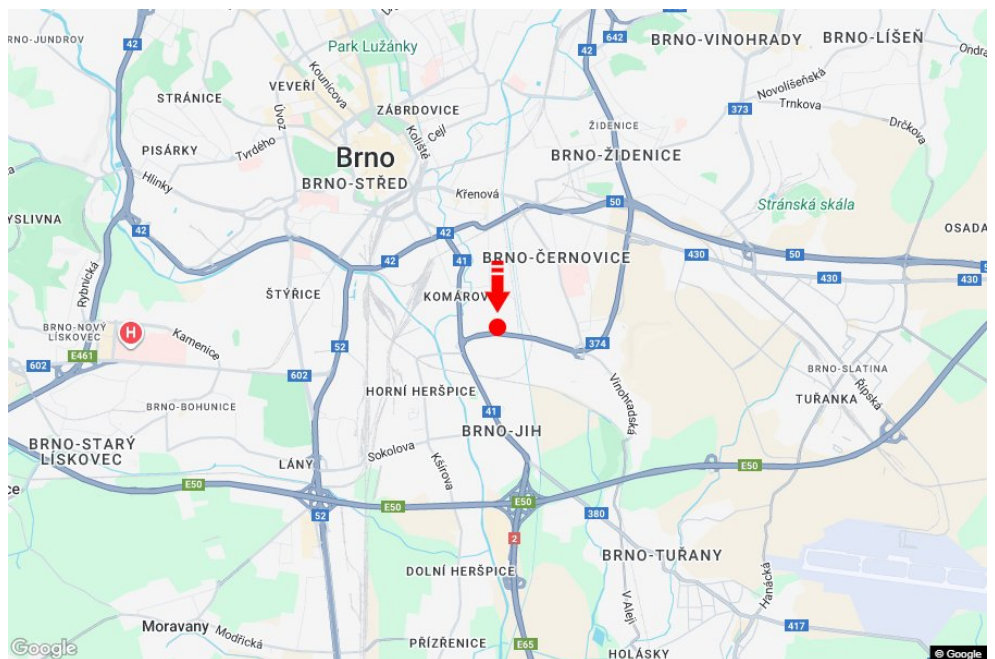

City: **Brno - Komárov**
District: **Brno-město**
Region: **Jihomoravský kraj**
Type: **Billboard**

Address: **Černovická /Lomená sm.Hněvkovského**
Coordinates (WGS84): **49.1766749 N 16.6275704 E**
Size: **510x240**

Panel location

- ☐ center
- ☒ suburb
- ☐ business district
- ☒ residential area
- ☐ industrial district
- ☐ undeveloped areas

Communications

- ☐ highway
- ☐ first-class road
- ☐ other roads
- ☒ street
- ☒ entrance
- ☒ exit
- ☐ car park
- ☐ pedestrian zone
- ☒ intersection

Position

- ☐ perpendicular
- ☒ oblique
- ☐ parallel
- ☐ separate

Visibility

- ☐ up to 20 m
- ☐ 20 - 50 m
- ☐ 20 - 50 m
- ☒ over 100 m
- ☐ custom lighting

Panel surroundings

☒ Public transport	☐ ČD, ČSAD railway station	☐ Post	☐ PNS
☐ Cultural facility	☐ Sport facilities	☐ Medical facility	☒ Shops
☐ Department store	☐ Supermarket	☐ filling station	☒ School, university
☐ Bank	☒ Restaurant	☐ Hotel