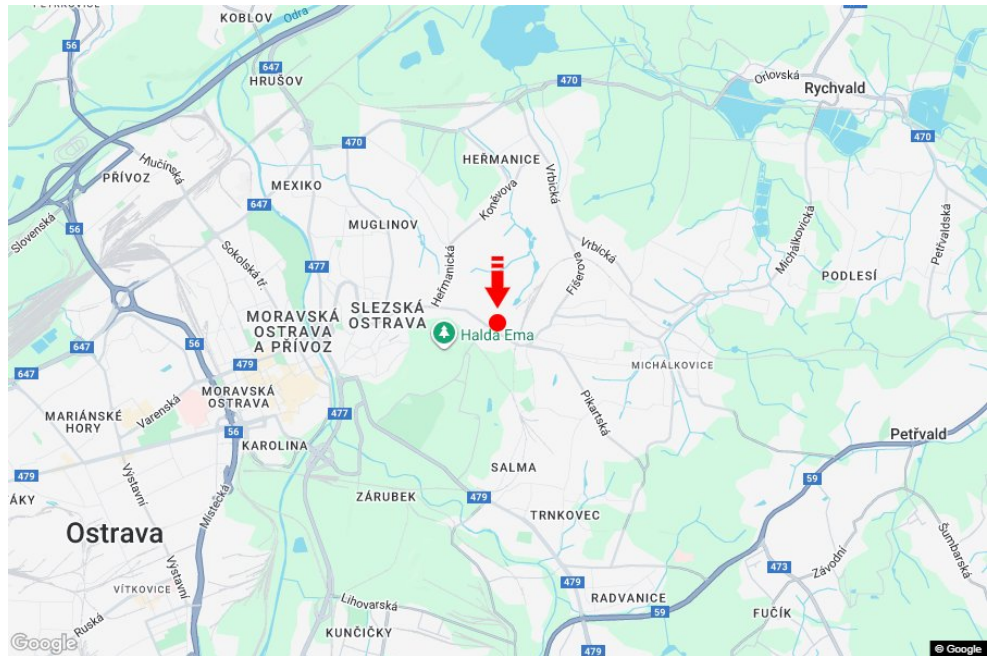

City: **Ostrava - Slezská Ostrava**

District: **Ostrava-město**

Region: **Moravskoslezský kraj**

Type: **Billboard**

Address: **Michálkovická /Červenková ZOO sm.Československá,dc**

Coordinates (WGS84): **49.8414236 N 18.3229797 E**

Size: **510x240**

Panel location

- ☐ center
- ☒ suburb
- ☐ business district
- ☒ residential area
- ☐ industrial district
- ☐ undeveloped areas

Communications

- ☐ highway
- ☐ first-class road
- ☐ other roads
- ☒ street
- ☒ entrance
- ☐ exit
- ☒ car park
- ☐ pedestrian zone
- ☐ intersection

Position

- ☒ perpendicular
- ☐ oblique
- ☐ parallel
- ☒ separate

Visibility

- ☐ up to 20 m
- ☐ 20 - 50 m
- ☐ 20 - 50 m
- ☒ over 100 m
- ☐ custom lighting

Panel surroundings

☒ Public transport	☐ ČD, ČSAD railway station	☐ Post	☐ PNS
☐ Cultural facility	☒ Sport facilities	☐ Medical facility	☐ Shops
☐ Department store	☐ Supermarket	☒ filling station	☐ School, university
☐ Bank	☒ Restaurant	☐ Hotel