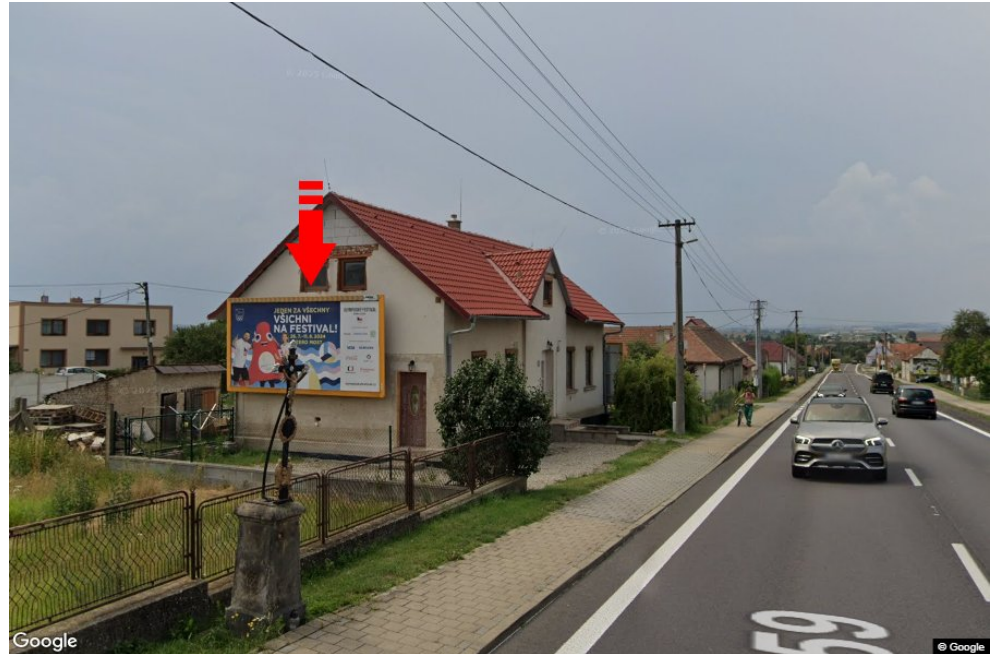

City: **Grešlové Mýto**
District: **Znojmo**
Region: **Jihomoravský kraj**
Type: **Billboard**

Address: **E59,I/38 tah, Znojmo-Jihlava,sm.Jihlava**
Coordinates (WGS84): **48.9791456 N 15.8874589 E**
Size: **510x240**

Panel location

- ☐ center
- ☒ suburb
- ☐ business district
- ☐ residential area
- ☐ industrial district
- ☐ undeveloped areas

Communications

- ☐ highway
- ☒ first-class road
- ☐ other roads
- ☐ street
- ☒ entrance
- ☐ exit
- ☐ car park
- ☐ pedestrian zone
- ☐ intersection

Position

- ☒ perpendicular
- ☐ oblique
- ☐ parallel
- ☒ separate

Visibility

- ☐ up to 20 m
- ☒ 20 - 50 m
- ☐ 20 - 50 m
- ☐ over 100 m
- ☐ custom lighting

Panel surroundings

☐ Public transport	☐ ČD, ČSAD railway station	☐ Post	☐ PNS
☐ Cultural facility	☐ Sport facilities	☐ Medical facility	☐ Shops
☐ Department store	☐ Supermarket	☐ filling station	☐ School, university
☐ Bank	☐ Restaurant	☐ Hotel