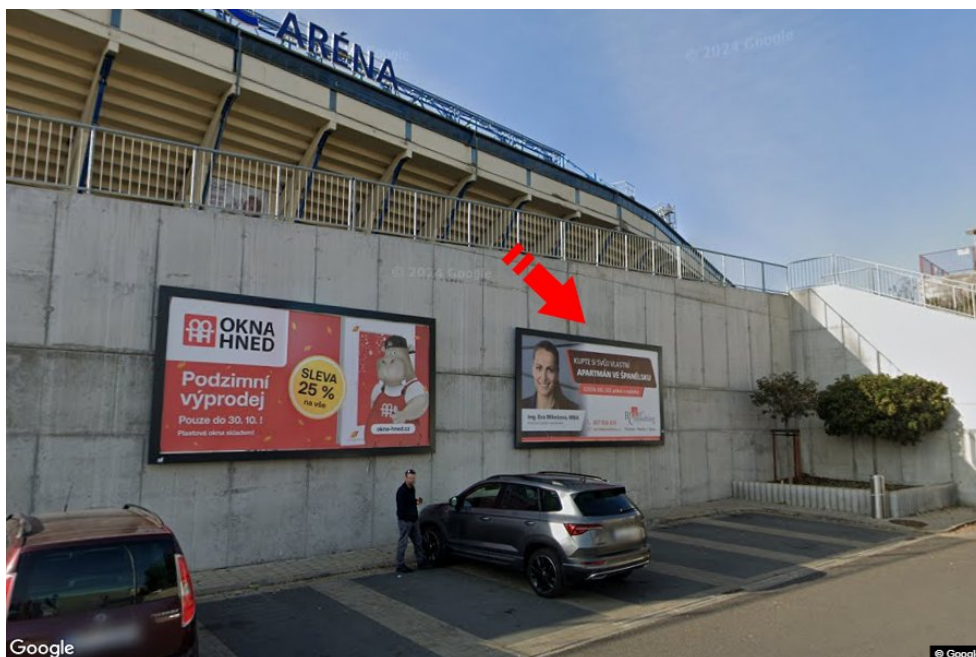

Panel location

- center
- suburb
- business district
- residential area
- industrial district
- undeveloped areas

Communications

- highway
- first-class road
- other roads
- street
- entrance
- exit
- car park
- pedestrian zone
- intersection

Position

- perpendicular
- oblique
- parallel
- separate

Visibility

- up to 20 m
- 20 - 50 m
- 20 - 50 m
- over 100 m
- custom lighting

Panel surroundings

- | | | | |
|--|---|---|---|
| <input type="checkbox"/> Public transport | <input type="checkbox"/> ČD, ČSAD railway station | <input type="checkbox"/> Post | <input type="checkbox"/> PNS |
| <input type="checkbox"/> Cultural facility | <input type="checkbox"/> Sport facilities | <input type="checkbox"/> Medical facility | <input type="checkbox"/> Shops |
| <input type="checkbox"/> Department store | <input checked="" type="checkbox"/> Supermarket | <input type="checkbox"/> filling station | <input type="checkbox"/> School, university |
| <input type="checkbox"/> Bank | <input type="checkbox"/> Restaurant | <input type="checkbox"/> Hotel | |