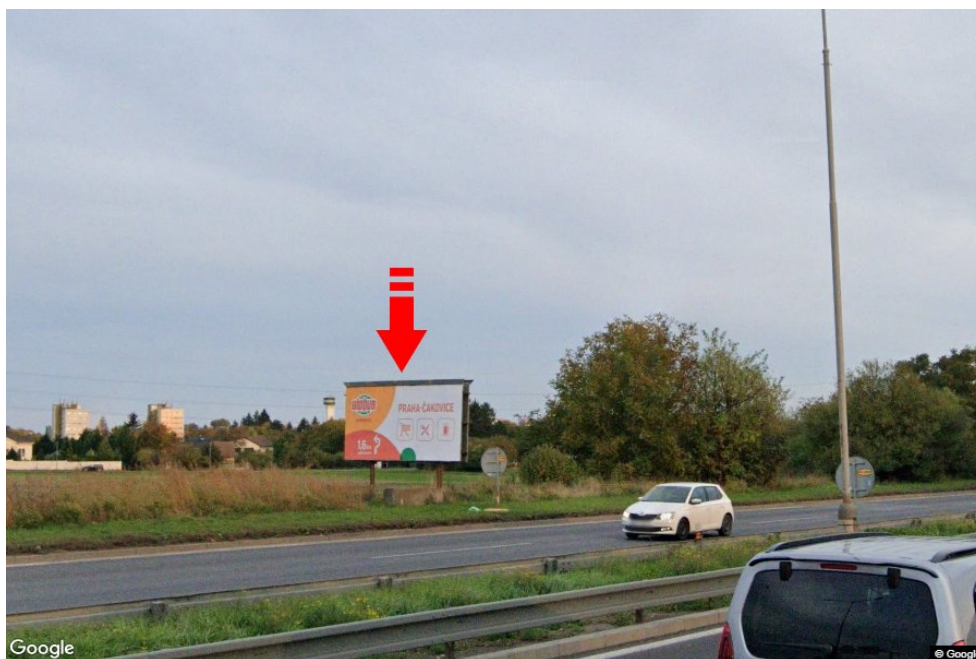

Panel no.: **3261627**

MIDIBOARD®

City: **Praha 08 - Ďáblice**
District: **Praha**
Region: **Hlavní město Praha**
Type: **Billboard**

Address: **Cínovecká /Ďáblická E55,I/8 příjezd sm. centrum**
Coordinates (WGS84): **50.151984 N 14.4913947 E**
Size: **510x240**

Panel location

- center
- suburb
- business district
- residential area
- industrial district
- undeveloped areas

Communications

- highway
- first-class road
- other roads
- street
- entrance
- exit
- car park
- pedestrian zone
- intersection

Position

- perpendicular
- oblique
- parallel
- separate

Visibility

- up to 20 m
- 20 - 50 m
- 20 - 50 m
- over 100 m
- custom lighting

Panel surroundings

- | | | | |
|--|---|---|---|
| <input type="checkbox"/> Public transport | <input type="checkbox"/> ČD, ČSAD railway station | <input type="checkbox"/> Post | <input type="checkbox"/> PNS |
| <input type="checkbox"/> Cultural facility | <input type="checkbox"/> Sport facilities | <input type="checkbox"/> Medical facility | <input type="checkbox"/> Shops |
| <input type="checkbox"/> Department store | <input type="checkbox"/> Supermarket | <input type="checkbox"/> filling station | <input type="checkbox"/> School, university |
| <input type="checkbox"/> Bank | <input type="checkbox"/> Restaurant | <input type="checkbox"/> Hotel | |