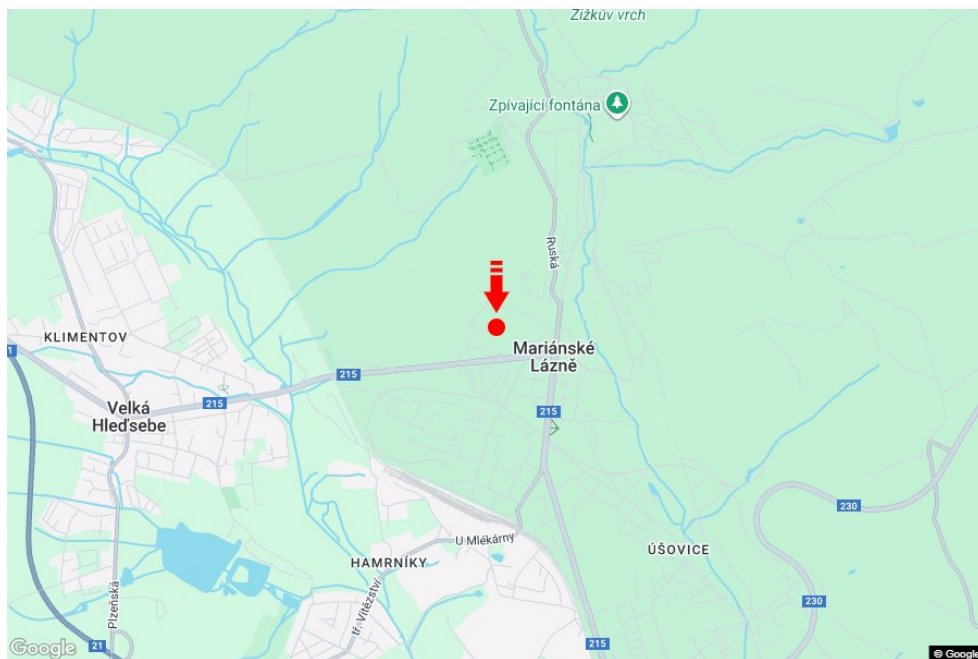

City: **Mariánské Lázně**

Address: **Chebská /KAUFLAND parkoviště marketu**

District: **Cheb**

Coordinates **49.9656431 N 12.696712 E**

Region: **Karlovarský kraj**

(WGS84):

Type: **Billboard**

Size: **510x240**

Panel location

1. ☐ center
   ☐ suburb
   ☒ business district
   ☐ residential area
   ☐ industrial district
   ☐ undeveloped areas

Communications

1. ☐ highway
   ☐ first-class road
   ☒ other roads
   ☐ street
   ☒ entrance
   ☐ exit
   ☒ car park
   ☐ pedestrian zone
   ☐ intersection

Position

1. ☒ perpendicular
   ☐ oblique
   ☐ parallel
   ☒ separate

Visibility

1. ☐ up to 20 m
   ☐ 20 - 50 m
   ☒ 20 - 50 m
   ☐ over 100 m
   ☐ custom lighting

Panel surroundings

☒ Public transport	☐ ČD, ČSAD railway station	☐ Post	☐ PNS
☒ Cultural facility	☒ Sport facilities	☐ Medical facility	☒ Shops
☐ Department store	☒ Supermarket	☒ filling station	☐ School, university
☐ Bank	☒ Restaurant	☒ Hotel