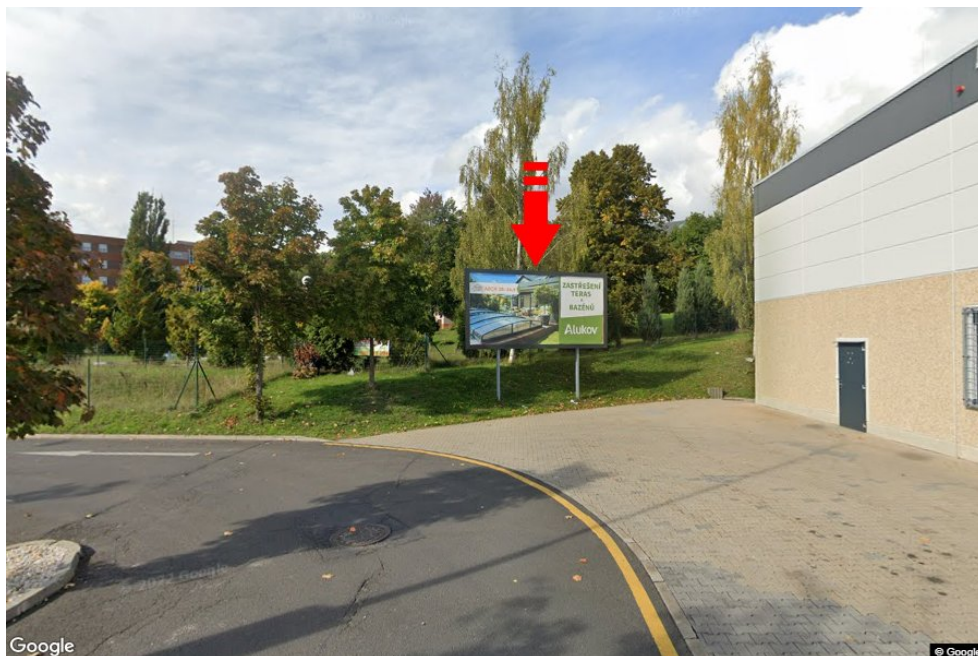

City: **Mariánské Lázně**Address: **Chebská /KAUFLAND parkoviště marketu**District: **Cheb**Coordinates **49.9656431 N 12.696712 E**Region: **Karlovarský kraj**

(WGS84):

Type: **Billboard**Size: **510x240****Panel location**

- center
 suburb
 business district
 residential area
 industrial district
 undeveloped areas

Communications

- highway
 first-class road
 other roads
 street
 entrance
 exit
 car park
 pedestrian zone
 intersection

Position

- perpendicular
 oblique
 parallel
 separate

Visibility

- up to 20 m
 20 - 50 m
 20 - 50 m
 over 100 m
 custom lighting

**Panel surroundings**

- | | | | |
|---|--|---|---|
| <input checked="" type="checkbox"/> Public transport | <input type="checkbox"/> ČD, ČSAD railway station | <input type="checkbox"/> Post | <input type="checkbox"/> PNS |
| <input checked="" type="checkbox"/> Cultural facility | <input checked="" type="checkbox"/> Sport facilities | <input type="checkbox"/> Medical facility | <input checked="" type="checkbox"/> Shops |
| <input type="checkbox"/> Department store | <input checked="" type="checkbox"/> Supermarket | <input checked="" type="checkbox"/> filling station | <input type="checkbox"/> School, university |
| <input type="checkbox"/> Bank | <input checked="" type="checkbox"/> Restaurant | <input checked="" type="checkbox"/> Hotel | |