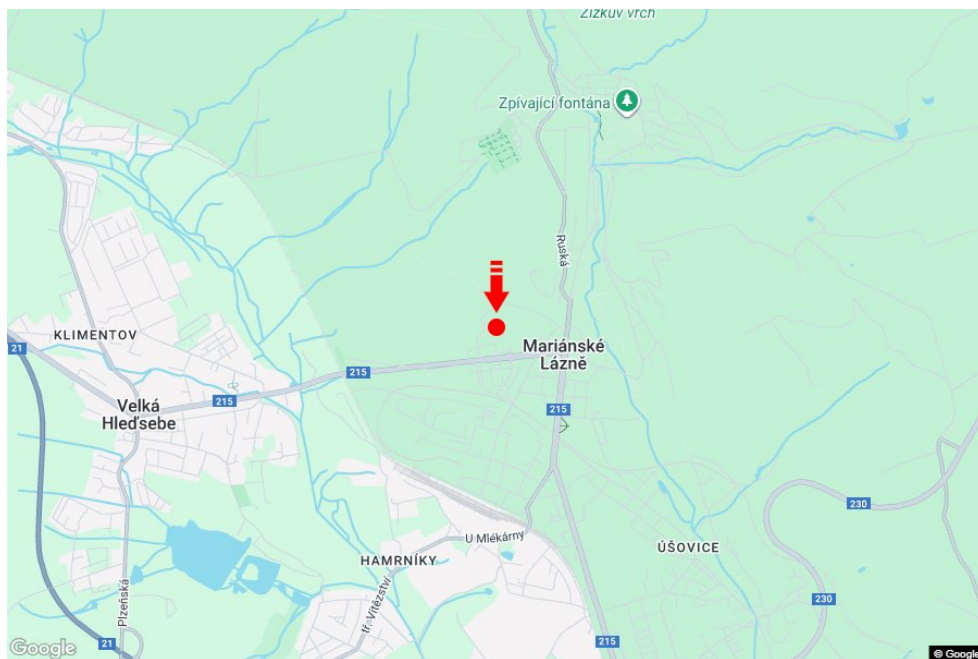

City: **Mariánské Lázně**

Address: **Chebská /KAUFLAND parkoviště marketu**

District: **Cheb**

Coordinates (WGS84): **49.9655032 N 12.6958766 E**

Region: **Karlovarský kraj**

Size: **510x240**

Type: **Billboard**

Panel location

- ☐ center
- ☐ suburb
- ☒ business district
- ☐ residential area
- ☐ industrial district
- ☐ undeveloped areas

Communications

- ☐ highway
- ☐ first-class road
- ☒ other roads
- ☐ street
- ☒ entrance
- ☐ exit
- ☒ car park
- ☐ pedestrian zone
- ☐ intersection

Position

- ☒ perpendicular
- ☐ oblique
- ☐ parallel
- ☒ separate

Visibility

- ☐ up to 20 m
- ☐ 20 - 50 m
- ☒ 20 - 50 m
- ☐ over 100 m
- ☐ custom lighting

Panel surroundings

☒ Public transport	☐ ČD, ČSAD railway station	☐ Post	☐ PNS
☒ Cultural facility	☒ Sport facilities	☐ Medical facility	☒ Shops
☐ Department store	☒ Supermarket	☒ filling station	☐ School, university
☐ Bank	☒ Restaurant	☒ Hotel