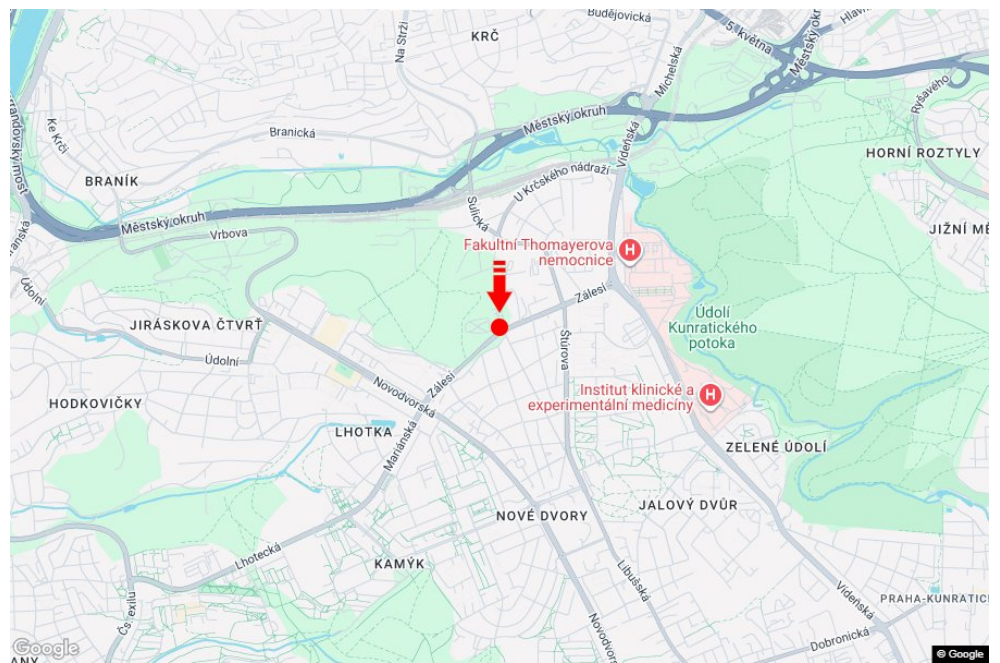

Panel no.: **3261651**

MIDIBOARD®

City: **Praha 04 - Krč**

Address: **Zálesí /Sulická sm.Novodvorská,dc**

District: **Praha**

Coordinates (WGS84): **50.026534 N 14.446171 E**

Region: **Hlavní město Praha**

Size: **510x240**

Type: **Billboard**

Panel location

- center
- suburb
- business district
- residential area
- industrial district
- undeveloped areas

Communications

- highway
- first-class road
- other roads
- street
- entrance
- exit
- car park
- pedestrian zone
- intersection

Position

- perpendicular
- oblique
- parallel
- separate

Visibility

- up to 20 m
- 20 - 50 m
- 20 - 50 m
- over 100 m
- custom lighting

Panel surroundings

- | | | | |
|--|---|---|---|
| <input type="checkbox"/> Public transport | <input type="checkbox"/> ČD, ČSAD railway station | <input type="checkbox"/> Post | <input type="checkbox"/> PNS |
| <input type="checkbox"/> Cultural facility | <input type="checkbox"/> Sport facilities | <input type="checkbox"/> Medical facility | <input type="checkbox"/> Shops |
| <input type="checkbox"/> Department store | <input type="checkbox"/> Supermarket | <input type="checkbox"/> filling station | <input type="checkbox"/> School, university |
| <input type="checkbox"/> Bank | <input type="checkbox"/> Restaurant | <input type="checkbox"/> Hotel | |