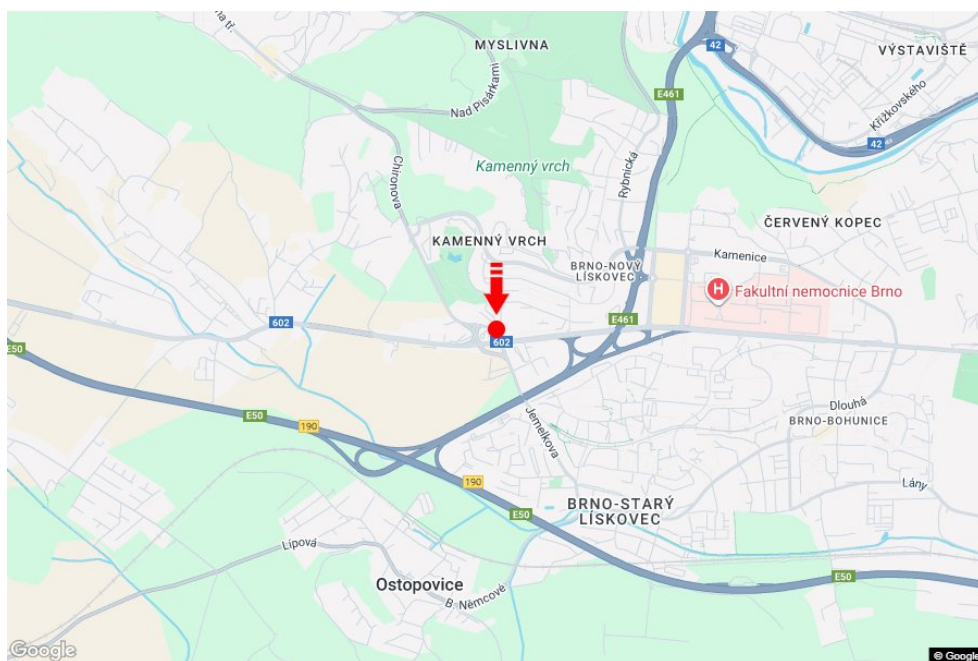

Panel no.: **3261661**

MIDIBOARD®

City: **Brno - Bosonohy**
District: **Brno-město**
Region: **Jihomoravský kraj**
Type: **Billboard**

Address: **Chironova směr Jihlavská, D1, dc**
Coordinates (WGS84): **49.1736006 N 16.5522625 E**
Size: **510x240**

Panel location

- ☐ center
- ☒ suburb
- ☐ business district
- ☐ residential area
- ☐ industrial district
- ☒ undeveloped areas

Communications

- ☐ highway
- ☐ first-class road
- ☐ other roads
- ☒ street
- ☐ entrance
- ☐ exit
- ☐ car park
- ☐ pedestrian zone
- ☐ intersection

Position

- ☐ perpendicular
- ☒ oblique
- ☐ parallel
- ☒ separate

Visibility

- ☒ up to 20 m
- ☐ 20 - 50 m
- ☐ 20 - 50 m
- ☐ over 100 m
- ☐ custom lighting

Panel surroundings

☐ Public transport	☐ ČD, ČSAD railway station	☐ Post	☐ PNS
☐ Cultural facility	☐ Sport facilities	☐ Medical facility	☐ Shops
☐ Department store	☐ Supermarket	☐ filling station	☐ School, university
☐ Bank	☐ Restaurant	☐ Hotel