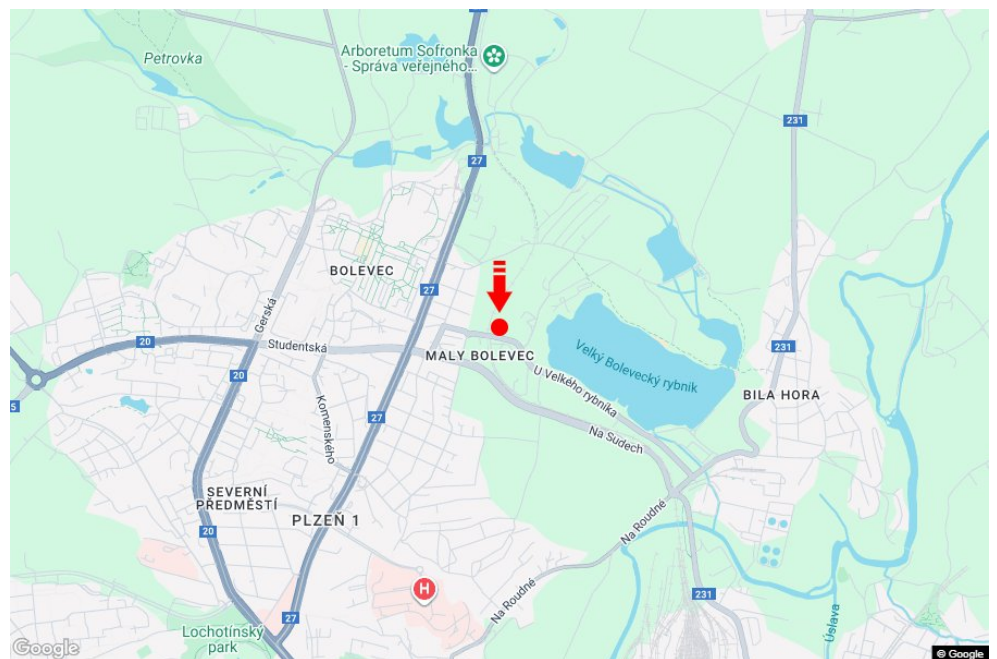

City: **Plzeň**
District: **Plzeň-město**
Region: **Plzeňský kraj**
Type: **Billboard**

Address: **U Velkého rybníka směr Jateční, dc**
Coordinates (WGS84): **49.7758207 N 13.3866871 E**
Size: **510x240**

Panel location

- ☐ center
- ☒ suburb
- ☐ business district
- ☒ residential area
- ☐ industrial district
- ☐ undeveloped areas

Communications

- ☐ highway
- ☐ first-class road
- ☐ other roads
- ☒ street
- ☒ entrance
- ☐ exit
- ☐ car park
- ☐ pedestrian zone
- ☐ intersection

Position

- ☒ perpendicular
- ☐ oblique
- ☐ parallel
- ☒ separate

Visibility

- ☐ up to 20 m
- ☐ 20 - 50 m
- ☒ 20 - 50 m
- ☐ over 100 m
- ☐ custom lighting

Panel surroundings

☐ Public transport	☐ ČD, ČSAD railway station	☐ Post	☐ PNS
☐ Cultural facility	☒ Sport facilities	☐ Medical facility	☐ Shops
☐ Department store	☐ Supermarket	☐ filling station	☐ School, university
☐ Bank	☐ Restaurant	☐ Hotel