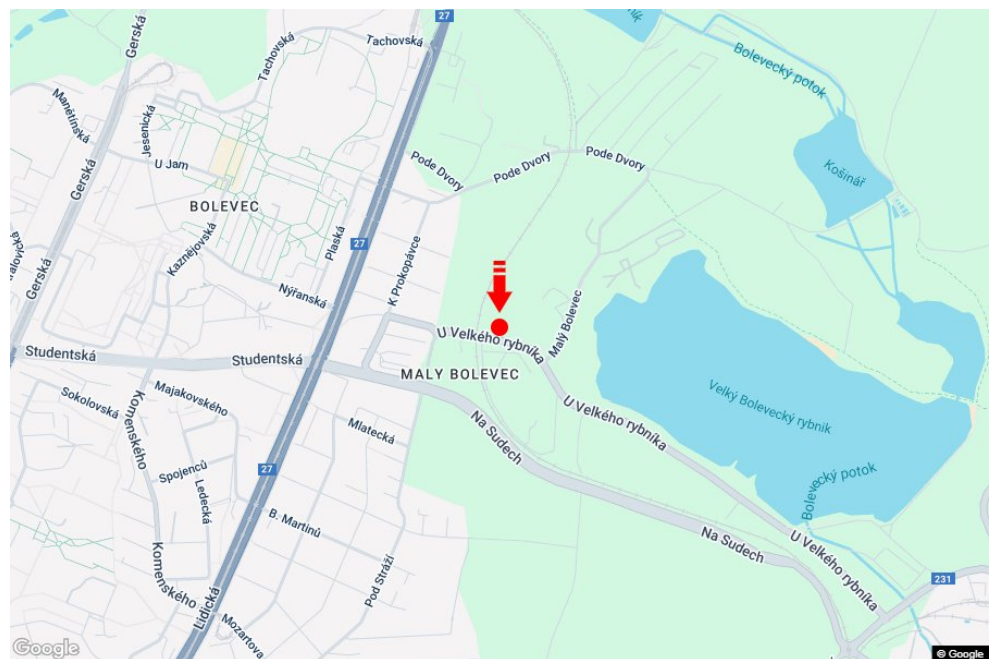

City: **Plzeň**
District: **Plzeň-město**
Region: **Plzeňský kraj**
Type: **Billboard**

Address: **U Velkého rybníka směr Bolevec, zc**
Coordinates (WGS84): **49.7758207 N 13.3866871 E**
Size: **510x240**

Panel location

- ☐ center
- ☒ suburb
- ☐ business district
- ☒ residential area
- ☐ industrial district
- ☐ undeveloped areas

Communications

- ☐ highway
- ☐ first-class road
- ☐ other roads
- ☒ street
- ☐ entrance
- ☒ exit
- ☐ car park
- ☐ pedestrian zone
- ☐ intersection

Position

- ☒ perpendicular
- ☐ oblique
- ☐ parallel
- ☒ separate

Visibility

- ☐ up to 20 m
- ☐ 20 - 50 m
- ☒ 20 - 50 m
- ☐ over 100 m
- ☐ custom lighting

Panel surroundings

☐ Public transport	☐ ČD, ČSAD railway station	☐ Post	☐ PNS
☐ Cultural facility	☒ Sport facilities	☐ Medical facility	☐ Shops
☐ Department store	☐ Supermarket	☐ filling station	☐ School, university
☐ Bank	☐ Restaurant	☐ Hotel