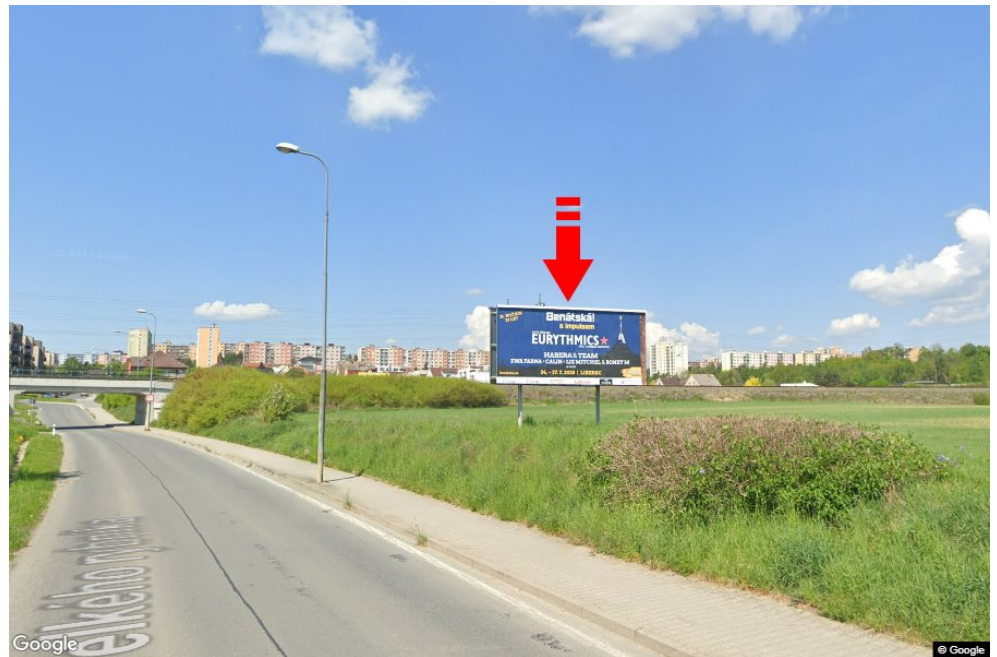

Panel location

- center
- suburb
- business district
- residential area
- industrial district
- undeveloped areas

Communications

- highway
- first-class road
- other roads
- street
- entrance
- exit
- car park
- pedestrian zone
- intersection

Position

- perpendicular
- oblique
- parallel
- separate

Visibility

- up to 20 m
- 20 - 50 m
- 20 - 50 m
- over 100 m
- custom lighting

Panel surroundings

- | | | | |
|--|--|---|---|
| <input type="checkbox"/> Public transport | <input type="checkbox"/> ČD, ČSAD railway station | <input type="checkbox"/> Post | <input type="checkbox"/> PNS |
| <input type="checkbox"/> Cultural facility | <input checked="" type="checkbox"/> Sport facilities | <input type="checkbox"/> Medical facility | <input type="checkbox"/> Shops |
| <input type="checkbox"/> Department store | <input type="checkbox"/> Supermarket | <input type="checkbox"/> filling station | <input type="checkbox"/> School, university |
| <input type="checkbox"/> Bank | <input type="checkbox"/> Restaurant | <input type="checkbox"/> Hotel | |