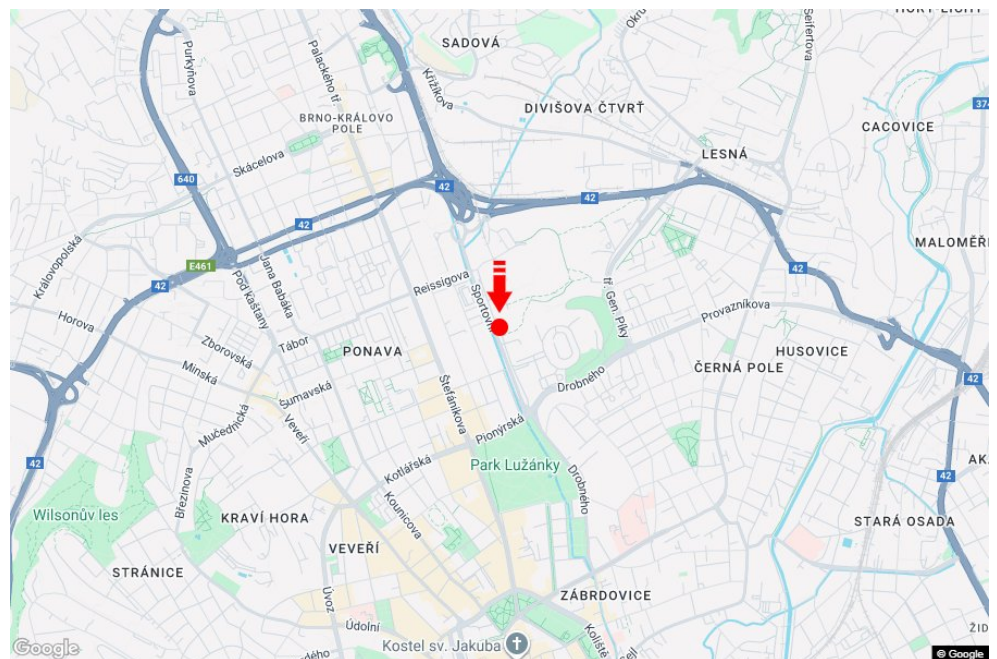

City: **Brno - Královo Pole**
 District: **Brno-město**
 Region: **Jihomoravský kraj**
 Type: **Billboard**

Address: **Sportovní/Střední příjezd od Svitav, dc**
 Coordinates (WGS84): **49.2132727 N 16.6066989 E**
 Size: **510x240**

Panel location

- center
- suburb
- business district
- residential area
- industrial district
- undeveloped areas

Communications

- highway
- first-class road
- other roads
- street
- entrance
- exit
- car park
- pedestrian zone
- intersection

Position

- perpendicular
- oblique
- parallel
- separate

Visibility

- up to 20 m
- 20 - 50 m
- 20 - 50 m
- over 100 m
- custom lighting

Panel surroundings

- | | | | |
|--|--|---|---|
| <input type="checkbox"/> Public transport | <input type="checkbox"/> ČD, ČSAD railway station | <input type="checkbox"/> Post | <input type="checkbox"/> PNS |
| <input type="checkbox"/> Cultural facility | <input checked="" type="checkbox"/> Sport facilities | <input type="checkbox"/> Medical facility | <input type="checkbox"/> Shops |
| <input type="checkbox"/> Department store | <input type="checkbox"/> Supermarket | <input type="checkbox"/> filling station | <input type="checkbox"/> School, university |
| <input type="checkbox"/> Bank | <input type="checkbox"/> Restaurant | <input type="checkbox"/> Hotel | |